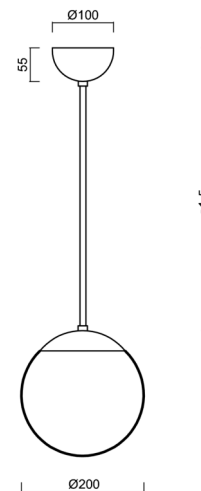

Technical

Types of luminaires	Dimmable
Mounting type	Suspended - rod
Base material	stainless steel steel
Shade material	glossy polymethyl methacrylate
Base color	polished stainless steel
Shade color	white
Holding the shade	steel holder
Mounting location	ceiling
Width	200 mm
Length	200 mm
Height	200 mm
Diameter	ø 200 mm
Hinge length	200 mm
mounting holes (diameter)	none
Installation wire (diameter)	none
Energy Class	D
Impact strength	IK06
Operating temperature	from -20°C to +30°C

Electric

Power consumption	8 W
Ingress Protection	IP40
Socket	LED modul
terminal block	none
Automatic circuit breaker type B16A	45 pcs
Automatic circuit breaker type C16A	70 pcs

Luminous

Lum. flux of luminaire	1080 lm
Lum. flux of light source	1230 lm
Luminaire efficacy	135 lm/W
Temperature	3000 K
Rated life time LED L80/B10	100000 hours
CRI	Ra80
MacAdam	3
Blue light hazard	Risk group 0

Eulum data for calculation programs are available at www.osmont.cz.

Logistic

EAN	8591728046477
Weight NTTO	1.2 Kg
Weight BTTO	1.8 Kg
Number of cartons	2 pcs
Package volume	0.02 m ³
Package 1 width	0.21 m
Package 1 length	0.21 m
Package 1 height	0.205 m
Warranty*	60 months