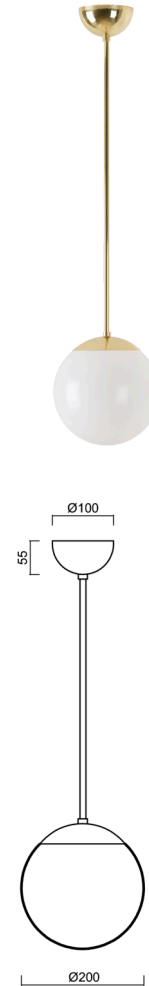

ISIS P1 PM

LED-5L05E500Z11/PM1/a5 MS DALI 3K#

WWW.OSMONT.CZ

ISIS P1 PM

Product code: ISI72349

Type: LED-5L05E500Z11/PM1/a5 MS DALI 3K#

Short description of the luminaire: Brass polished finish | pendant LED light | dimmable DALI | PMMA shade

Technical

Types of luminaires	Dimmable
Mounting type	Suspended - rod
Base material	brass
Shade material	glossy polymethyl methacrylate
Base color	polished brass
Shade color	white
Holding the shade	steel holder
Mounting location	ceiling
Width	200 mm
Length	200 mm
Height	200 mm
Diameter	ø 200 mm
Hinge length	1000 mm
mounting holes (diameter)	none
Installation wire (diameter)	none
Energy Class	D
Impact strength	IK06
Operating temperature	from -20°C to +30°C

Electric

Power consumption	8 W
Ingress Protection	IP40
Socket	LED modul
terminal block	none
Automatic circuit breaker type B16A	45 pcs
Automatic circuit breaker type C16A	70 pcs

Luminous

Lum. flux of luminaire	1080 lm
Lum. flux of light source	1230 lm
Luminaire efficacy	135 lm/W
Temperature	3000 K
Rated life time LED L80/B10	100000 hours
CRI	Ra80
MacAdam	3
Blue light hazard	Risk group 0