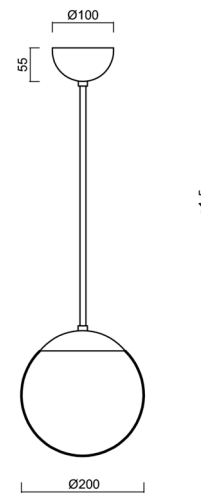

Technical

Types of luminaires	Dimmable
Mounting type	Suspended - rod
Base material	brass
Shade material	glossy polymethyl methacrylate
Base color	polished brass
Shade color	white
Holding the shade	steel holder
Mounting location	ceiling
Width	200 mm
Length	200 mm
Height	200 mm
Diameter	ø 200 mm
Hinge length	200 mm
mounting holes (diameter)	none
Installation wire (diameter)	none
Energy Class	D
Impact strength	IK06
Operating temperature	from -20°C to +30°C

Electric

Power consumption	8 W
Ingress Protection	IP40
Socket	LED modul
terminal block	none
Automatic circuit breaker type B16A	45 pcs
Automatic circuit breaker type C16A	70 pcs

Luminous

Lum. flux of luminaire	1080 lm
Lum. flux of light source	1230 lm
Luminaire efficacy	135 lm/W
Temperature	3000 K
Rated life time LED L80/B10	100000 hours
CRI	Ra80
MacAdam	3
Blue light hazard	Risk group 0

Eulum data for calculation programs are available at www.osmont.cz.

Logistic

EAN	8591728046378
Weight NTTO	1.2 Kg
Weight BTTO	1.8 Kg
Number of cartons	2 pcs
Package volume	0.02 m ³
Package 1 width	0.21 m
Package 1 length	0.21 m
Package 1 height	0.205 m
Warranty*	60 months