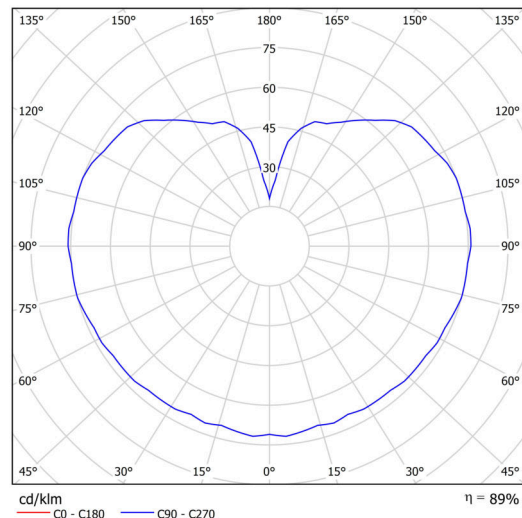

ISIS P1 PM

Product code: ISI72345

Type: LED-5L05E500Z11/PM1/a1 MS DALI 3K#

Short description of the luminaire: Brass polished finish | pendant LED light | dimmable DALI | PMMA shade

Technical

Types of luminaires	Dimmable
Mounting type	Suspended - rod
Base material	brass
Shade material	glossy polymethyl methacrylate
Base color	polished brass
Shade color	white
Holding the shade	steel holder
Mounting location	ceiling
Width	200 mm
Length	200 mm
Height	200 mm
Diameter	ø 200 mm
Hinge length	200 mm
mounting holes (diameter)	none
Installation wire (diameter)	none
Energy Class	D
Impact strength	IK06
Operating temperature	from -20°C to +30°C

Electric

Power consumption	8 W
Ingress Protection	IP40
Socket	LED modul
terminal block	none
Automatic circuit breaker type B16A	45 pcs
Automatic circuit breaker type C16A	70 pcs

Luminous

Lum. flux of luminaire	1080 lm
Lum. flux of light source	1230 lm
Luminaire efficacy	135 lm/W
Temperature	3000 K
Rated life time LED L80/B10	100000 hours
CRI	Ra80
MacAdam	3
Blue light hazard	Risk group 0

Eulum data for calculation programs are available at www.osmont.cz.