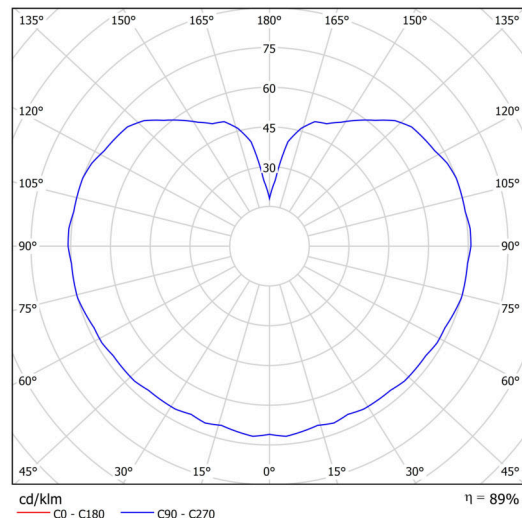

Technical

Types of luminaires	Classic on/off
Mounting type	Suspended - rod
Base material	brass
Shade material	glossy polymethyl methacrylate
Base color	polished brass
Shade color	white
Holding the shade	steel holder
Mounting location	ceiling
Width	200 mm
Length	200 mm
Height	200 mm
Diameter	ø 200 mm
Hinge length	1000 mm
mounting holes (diameter)	none
Installation wire (diameter)	none
Energy Class	D
Impact strength	IK06
Operating temperature	from -20°C to +30°C

Luminous

Lum. flux of luminaire	1080 lm
Lum. flux of light source	1230 lm
Luminaire efficacy	135 lm/W
Temperature	3000 K
Rated life time LED L80/B10	100000 hours
CRI	Ra80
MacAdam	3
Blue light hazard	Risk group 0