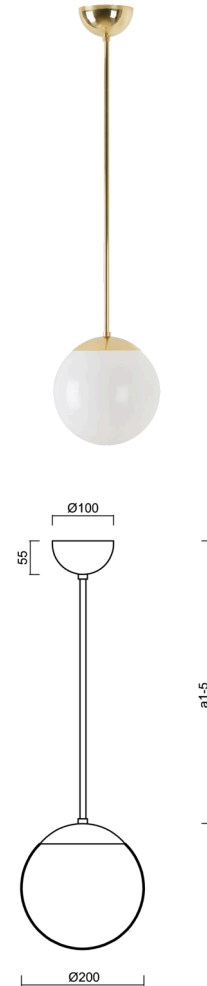

ISIS P1 PM

LED-5L05E500Z11/PM1/a5 MS 3K#

WWW.OSMONT.CZ

ISIS P1 PM

Product code: ISI72344

Type: LED-5L05E500Z11/PM1/a5 MS 3K#

Short description of the luminaire: Brass polished finish | pendant LED light | ON/OFF | PMMA shade

Technical

Types of luminaires	Classic on/off
Mounting type	Suspended - rod
Base material	brass
Shade material	glossy polymethyl methacrylate
Base color	polished brass
Shade color	white
Holding the shade	steel holder
Mounting location	ceiling
Width	200 mm
Length	200 mm
Height	200 mm
Diameter	ø 200 mm
Hinge length	1000 mm
mounting holes (diameter)	none
Installation wire (diameter)	none
Energy Class	D
Impact strength	IK06
Operating temperature	from -20°C to +30°C

Electric

Power consumption	8 W
Ingress Protection	IP40
Socket	LED modul
terminal block	none
Automatic circuit breaker type B10A	50 pcs
Automatic circuit breaker type B16A	78 pcs
Automatic circuit breaker type C10A	84 pcs
Automatic circuit breaker type C16A	130 pcs