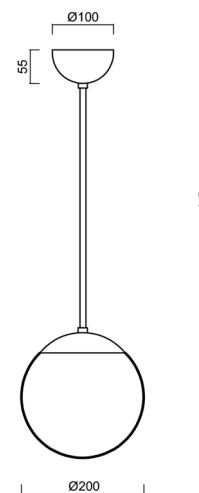

ISIS P1 PM

LED-5L05E500Z11/PM1/a2 C DALI 3K#

WWW.OSMONT.CZ

ISIS P1 PM

Product code: ISI72336

Type: LED-5L05E500Z11/PM1/a2 C DALI 3K#

Short description of the luminaire: Black color | pendant LED light | dimmable DALI | PMMA shade

Technical

Types of luminaires	Dimmable
Mounting type	Suspended - rod
Base material	steel
Shade material	glossy polymethyl methacrylate
Base color	black Ral9005
Shade color	white
Holding the shade	steel holder
Mounting location	ceiling
Width	200 mm
Length	200 mm
Height	200 mm
Diameter	ø 200 mm
Hinge length	400 mm
mounting holes (diameter)	none
Installation wire (diameter)	none
Energy Class	D
Impact strength	IK06
Operating temperature	from -20°C to +30°C

Electric

Power consumption	8 W
Ingress Protection	IP40
Socket	LED modul
terminal block	none
Automatic circuit breaker type B16A	45 pcs
Automatic circuit breaker type C16A	70 pcs

Luminous

Lum. flux of luminaire	1080 lm
Lum. flux of light source	1230 lm
Luminaire efficacy	135 lm/W
Temperature	3000 K
Rated life time LED L80/B10	100000 hours
CRI	Ra80
MacAdam	3
Blue light hazard	Risk group 0

Eulum data for calculation programs are available at www.osmont.cz.

Logistic

EAN	8591728046286
Weight NTTO	1.25 Kg
Weight BTTO	1.85 Kg
Number of cartons	2 pcs
Package volume	0.02 m ³
Package 1 width	0.21 m
Package 1 length	0.21 m
Package 1 height	0.205 m
Warranty*	60 months