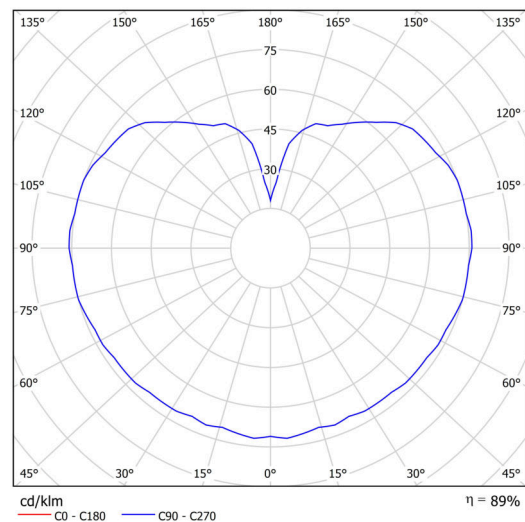

Technical

Types of luminaires	Classic on/off
Mounting type	Suspended - rod
Base material	steel
Shade material	glossy polymethyl methacrylate
Base color	black Ral9005
Shade color	white
Holding the shade	steel holder
Mounting location	ceiling
Width	200 mm
Length	200 mm
Height	200 mm
Diameter	ø 200 mm
Hinge length	800 mm
mounting holes (diameter)	none
Installation wire (diameter)	none
Energy Class	D
Impact strength	IK06
Operating temperature	from -20°C to +30°C

Luminous

Lum. flux of luminaire	1080 lm
Lum. flux of light source	1230 lm
Luminaire efficacy	135 lm/W
Temperature	3000 K
Rated life time LED L80/B10	100000 hours
CRI	Ra80
MacAdam	3
Blue light hazard	Risk group 0