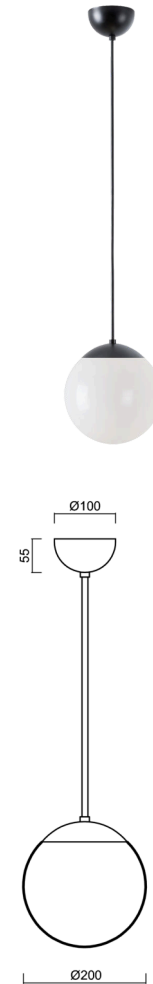

ISIS P1 PM

Product code: ISI72333

Type: LED-5L05E500Z11/PM1/a4 C 3K#

Short description of the luminaire: Black color | pendant LED light | ON/OFF | PMMA shade

Technical

Types of luminaires	Classic on/off
Mounting type	Suspended - rod
Base material	steel
Shade material	glossy polymethyl methacrylate
Base color	black Ral9005
Shade color	white
Holding the shade	steel holder
Mounting location	ceiling
Width	200 mm
Length	200 mm
Height	200 mm
Diameter	ø 200 mm
Hinge length	800 mm
mounting holes (diameter)	none
Installation wire (diameter)	none
Energy Class	D
Impact strength	IK06
Operating temperature	from -20°C to +30°C

Electric

Power consumption	8 W
Ingress Protection	IP40
Socket	LED modul
terminal block	none
Automatic circuit breaker type B10A	50 pcs
Automatic circuit breaker type B16A	78 pcs
Automatic circuit breaker type C10A	84 pcs
Automatic circuit breaker type C16A	130 pcs

Luminous

Lum. flux of luminaire	1080 lm
Lum. flux of light source	1230 lm
Luminaire efficacy	135 lm/W
Temperature	3000 K
Rated life time LED L80/B10	100000 hours
CRI	Ra80
MacAdam	3
Blue light hazard	Risk group 0

Eulum data for calculation programs are available at www.osmont.cz.