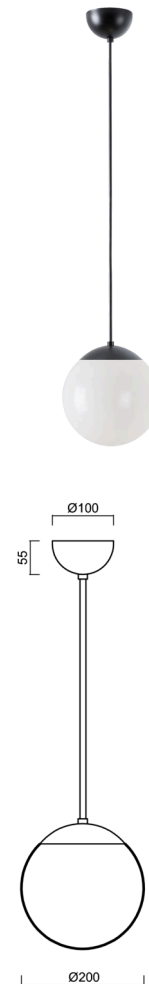

ISIS P1 PM

LED-5L05E500Z11/PM1/a2 C 3K#

WWW.OSMONT.CZ

ISIS P1 PM

Product code: ISI72331

Type: LED-5L05E500Z11/PM1/a2 C 3K#

Short description of the luminaire: Black color | pendant LED light | ON/OFF | PMMA shade

Technical

Types of luminaires	Classic on/off
Mounting type	Suspended - rod
Base material	steel
Shade material	glossy polymethyl methacrylate
Base color	black Ral9005
Shade color	white
Holding the shade	steel holder
Mounting location	ceiling
Width	200 mm
Length	200 mm
Height	200 mm
Diameter	ø 200 mm
Hinge length	400 mm
mounting holes (diameter)	none
Installation wire (diameter)	none
Energy Class	D
Impact strength	IK06
Operating temperature	from -20°C to +30°C

Electric

Power consumption	8 W
Ingress Protection	IP40
Socket	LED modul
terminal block	none
Automatic circuit breaker type B10A	50 pcs
Automatic circuit breaker type B16A	78 pcs
Automatic circuit breaker type C10A	84 pcs
Automatic circuit breaker type C16A	130 pcs