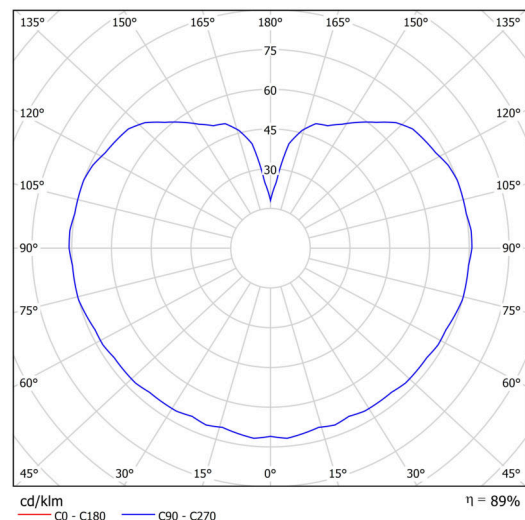

Technical

Types of luminaires	Classic on/off
Mounting type	Suspended - rod
Base material	steel
Shade material	glossy polymethyl methacrylate
Base color	black Ral9005
Shade color	white
Holding the shade	steel holder
Mounting location	ceiling
Width	200 mm
Length	200 mm
Height	200 mm
Diameter	ø 200 mm
Hinge length	400 mm
mounting holes (diameter)	none
Installation wire (diameter)	none
Energy Class	D
Impact strength	IK06
Operating temperature	from -20°C to +30°C

Luminous

Lum. flux of luminaire	1080 lm
Lum. flux of light source	1230 lm
Luminaire efficacy	135 lm/W
Temperature	3000 K
Rated life time LED L80/B10	100000 hours
CRI	Ra80
MacAdam	3
Blue light hazard	Risk group 0