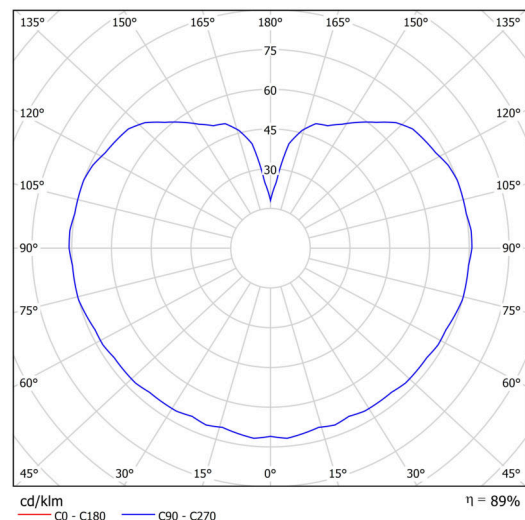

Technical

Types of luminaires	Classic on/off
Mounting type	Suspended - rod
Base material	steel
Shade material	glossy polymethyl methacrylate
Base color	white Ra9003
Shade color	white
Holding the shade	steel holder
Mounting location	ceiling
Width	200 mm
Length	200 mm
Height	200 mm
Diameter	ø 200 mm
Hinge length	1000 mm
mounting holes (diameter)	none
Installation wire (diameter)	none
Energy Class	D
Impact strength	IK06
Operating temperature	from -20°C to +30°C

Luminous

Lum. flux of luminaire	1080 lm
Lum. flux of light source	1230 lm
Luminaire efficacy	135 lm/W
Temperature	3000 K
Rated life time LED L80/B10	100000 hours
CRI	Ra80
MacAdam	3
Blue light hazard	Risk group 0