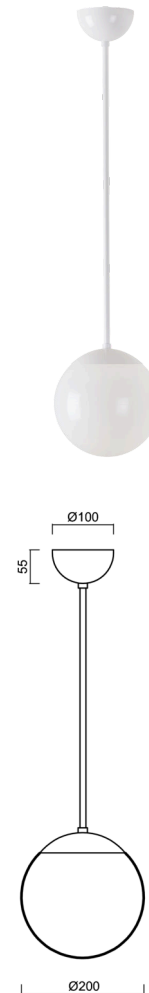

ISIS P1 PM

LED-5L05E500Z11/PM1/a5 B 3K#

WWW.OSMONT.CZ

ISIS P1 PM

Product code: ISI72324

Type: LED-5L05E500Z11/PM1/a5 B 3K#

Short description of the luminaire: White color | pendant LED light | ON/OFF | PMMA shade

Technical

Types of luminaires	Classic on/off
Mounting type	Suspended - rod
Base material	steel
Shade material	glossy polymethyl methacrylate
Base color	white Ra9003
Shade color	white
Holding the shade	steel holder
Mounting location	ceiling
Width	200 mm
Length	200 mm
Height	200 mm
Diameter	ø 200 mm
Hinge length	1000 mm
mounting holes (diameter)	none
Installation wire (diameter)	none
Energy Class	D
Impact strength	IK06
Operating temperature	from -20°C to +30°C

Electric

Power consumption	8 W
Ingress Protection	IP40
Socket	LED modul
terminal block	none
Automatic circuit breaker type B10A	50 pcs
Automatic circuit breaker type B16A	78 pcs
Automatic circuit breaker type C10A	84 pcs
Automatic circuit breaker type C16A	130 pcs