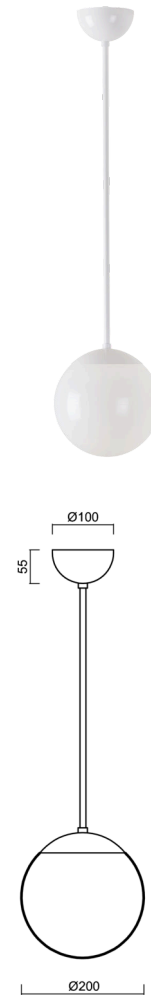

ISIS P1 PM

LED-5L05E500Z11/PM1/a4 B 3K#

WWW.OSMONT.CZ

ISIS P1 PM

Product code: ISI72323

Type: LED-5L05E500Z11/PM1/a4 B 3K#

Short description of the luminaire: White color | pendant LED light | ON/OFF | PMMA shade

Technical

Types of luminaires	Classic on/off
Mounting type	Suspended - rod
Base material	steel
Shade material	glossy polymethyl methacrylate
Base color	white Ra9003
Shade color	white
Holding the shade	steel holder
Mounting location	ceiling
Width	200 mm
Length	200 mm
Height	200 mm
Diameter	ø 200 mm
Hinge length	800 mm
mounting holes (diameter)	none
Installation wire (diameter)	none
Energy Class	D
Impact strength	IK06
Operating temperature	from -20°C to +30°C

Electric

Power consumption	8 W
Ingress Protection	IP40
Socket	LED modul
terminal block	none
Automatic circuit breaker type B10A	50 pcs
Automatic circuit breaker type B16A	78 pcs
Automatic circuit breaker type C10A	84 pcs
Automatic circuit breaker type C16A	130 pcs