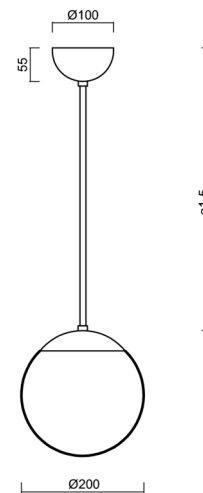

Types of luminaires	Classic on/off
Mounting type	Suspended - rod
Base material	stainless steel steel
Shade material	glossy polymethyl methacrylate
Base color	brushed stainless steel
Shade color	white
Holding the shade	steel holder
Mounting location	ceiling
Width	200 mm
Length	200 mm
Height	200 mm
Diameter	ø 200 mm
Hinge length	1000 mm
mounting holes (diameter)	none
Installation wire (diameter)	none
Impact strength	IK06
Operating temperature	from -20°C to +30°C

Electric

Voltage type	AC
AC voltage	220 - 240 V
Power consumption	25 W
Ingress Protection	IP40
Socket	E27
terminal block	none

Luminous

Blue light hazard	Risk group 0
-------------------	--------------

Eulum data for calculation programs are available at www.osmont.cz.