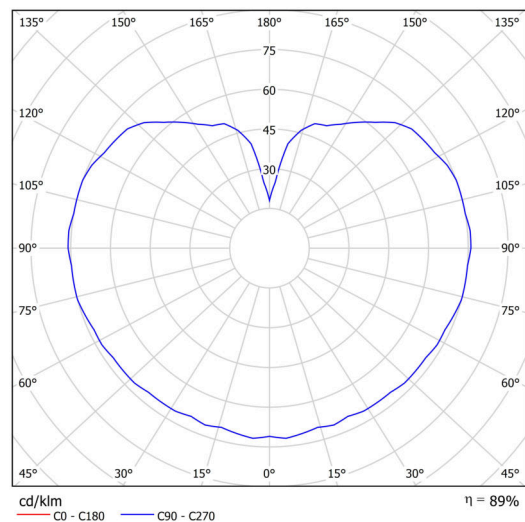

ISIS P1 PM

Product code: ISI71624

Type: Z11/PM1/a5 NB

Short description of the luminaire: Stainless brushed pendant E27 light ON/OFF and PMMA shade.

Technical

Types of luminaires	Classic on/off
Mounting type	Suspended - rod
Base material	stainless steel steel
Shade material	glossy polymethyl methacrylate
Base color	brushed stainless steel
Shade color	white
Holding the shade	steel holder
Mounting location	ceiling
Width	200 mm
Length	200 mm
Height	200 mm
Diameter	ø 200 mm
Hinge length	1000 mm
mounting holes (diameter)	none
Installation wire (diameter)	none
Impact strength	IK06
Operating temperature	from -20°C to +30°C

Electric

Voltage type	AC
AC voltage	220 - 240 V
Power consumption	25 W
Ingress Protection	IP40
Socket	E27
terminal block	none

Luminous

Blue light hazard	Risk group 0

Eulum data for calculation programs are available at www.osmont.cz.