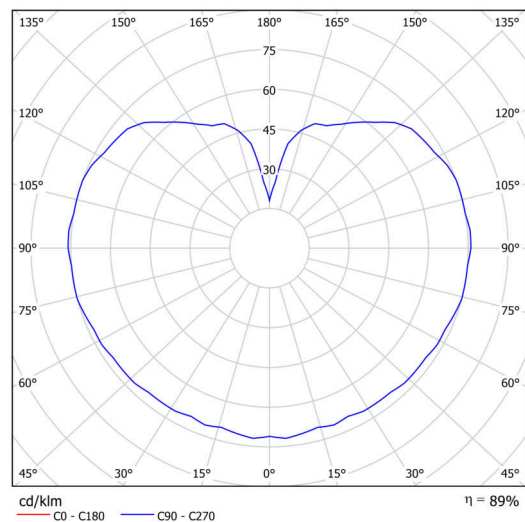

ISIS P1 PM

Product code: ISI71622

Type: Z11/PM1/a3 NB

Short description of the luminaire: Stainless brushed pendant E27 light ON/OFF and PMMA shade.

Technical

Types of luminaires	Classic on/off
Mounting type	Suspended - rod
Base material	stainless steel steel
Shade material	glossy polymethyl methacrylate
Base color	brushed stainless steel
Shade color	white
Holding the shade	steel holder
Mounting location	ceiling
Width	200 mm
Length	200 mm
Height	200 mm
Diameter	ø 200 mm
Hinge length	600 mm
mounting holes (diameter)	none
Installation wire (diameter)	none
Impact strength	IK06
Operating temperature	from -20°C to +30°C

Electric

Voltage type	AC
AC voltage	220 - 240 V
Power consumption	25 W
Ingress Protection	IP40
Socket	E27
terminal block	none

Luminous

Blue light hazard	Risk group 0

Eulum data for calculation programs are available at www.osmont.cz.