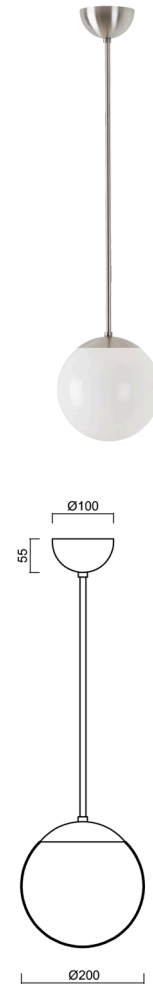

ISIS P1 PM

Z11/PM1/a3 NB

WWW.OSMONT.CZ

ISIS P1 PM

Product code: ISI71622

Type: Z11/PM1/a3 NB

Short description of the luminaire: Stainless brushed pendant E27 light ON/OFF and PMMA shade.

Technical

Types of luminaires	Classic on/off
Mounting type	Suspended - rod
Base material	stainless steel steel
Shade material	glossy polymethyl methacrylate
Base color	brushed stainless steel
Shade color	white
Holding the shade	steel holder
Mounting location	ceiling
Width	200 mm
Length	200 mm
Height	200 mm
Diameter	ø 200 mm
Hinge length	600 mm
mounting holes (diameter)	none
Installation wire (diameter)	none
Impact strength	IK06
Operating temperature	from -20°C to +30°C

Electric

Voltage type	AC
AC voltage	220 - 240 V
Power consumption	25 W
Ingress Protection	IP40
Socket	E27
terminal block	none

Luminous

Blue light hazard	Risk group 0
-------------------	--------------

Eulum data for calculation programs are available at www.osmont.cz.