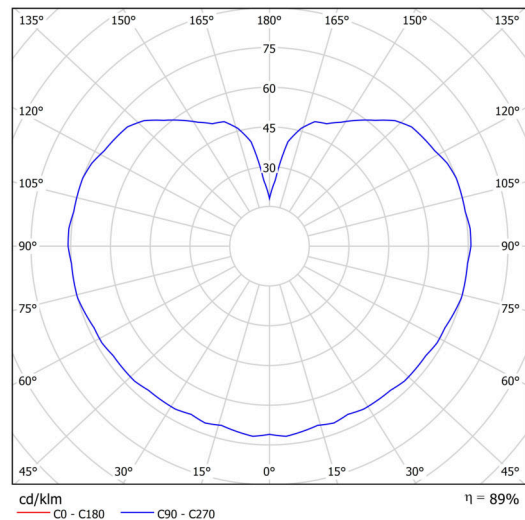

ISIS P1 PM

Product code: ISI71621

Type: Z11/PM1/a2 NB

Short description of the luminaire: Stainless brushed pendant E27 light ON/OFF and PMMA shade.

Technical

Types of luminaires	Classic on/off
Mounting type	Suspended - rod
Base material	stainless steel steel
Shade material	glossy polymethyl methacrylate
Base color	brushed stainless steel
Shade color	white
Holding the shade	steel holder
Mounting location	ceiling
Width	200 mm
Length	200 mm
Height	200 mm
Diameter	ø 200 mm
Hinge length	400 mm
mounting holes (diameter)	none
Installation wire (diameter)	none
Impact strength	IK06
Operating temperature	from -20°C to +30°C

Electric

Voltage type	AC
AC voltage	220 - 240 V
Power consumption	25 W
Ingress Protection	IP40
Socket	E27
terminal block	none

Luminous

Blue light hazard	Risk group 0

Eulum data for calculation programs are available at www.osmont.cz.