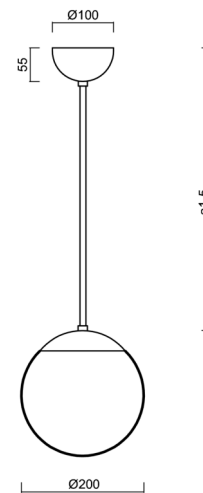

Types of luminaires	Classic on/off
Mounting type	Suspended - rod
Base material	stainless steel steel
Shade material	glossy polymethyl methacrylate
Base color	brushed stainless steel
Shade color	white
Holding the shade	steel holder
Mounting location	ceiling
Width	200 mm
Length	200 mm
Height	200 mm
Diameter	ø 200 mm
Hinge length	400 mm
mounting holes (diameter)	none
Installation wire (diameter)	none
Impact strength	IK06
Operating temperature	from -20°C to +30°C

Electric

Voltage type	AC
AC voltage	220 - 240 V
Power consumption	25 W
Ingress Protection	IP40
Socket	E27
terminal block	none

Luminous

Blue light hazard	Risk group 0
-------------------	--------------

Eulum data for calculation programs are available at www.osmont.cz.