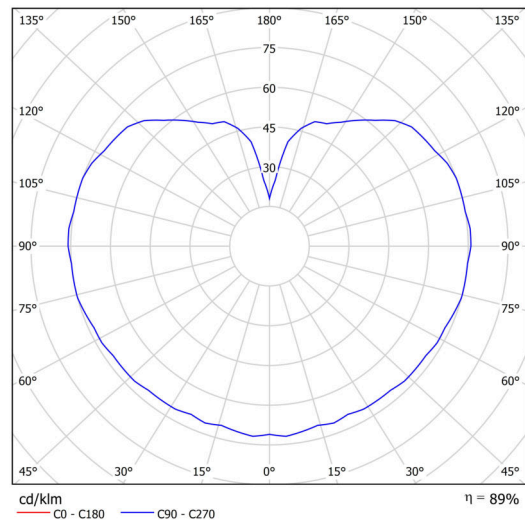

ISIS P1 PM

Product code: ISI71618

Type: Z11/PM1/a4 NL

Short description of the luminaire: Stainless polished pendant E27 light ON/OFF and PMMA shade.

Technical

Types of luminaires	Classic on/off
Mounting type	Suspended - rod
Base material	stainless steel steel
Shade material	glossy polymethyl methacrylate
Base color	polished stainless steel
Shade color	white
Holding the shade	steel holder
Mounting location	ceiling
Width	200 mm
Length	200 mm
Height	200 mm
Diameter	ø 200 mm
Hinge length	800 mm
mounting holes (diameter)	none
Installation wire (diameter)	none
Impact strength	IK06
Operating temperature	from -20°C to +30°C

Electric

Voltage type	AC
AC voltage	220 - 240 V
Power consumption	25 W
Ingress Protection	IP40
Socket	E27
terminal block	none

Luminous

Blue light hazard	Risk group 0

Eulum data for calculation programs are available at www.osmont.cz.