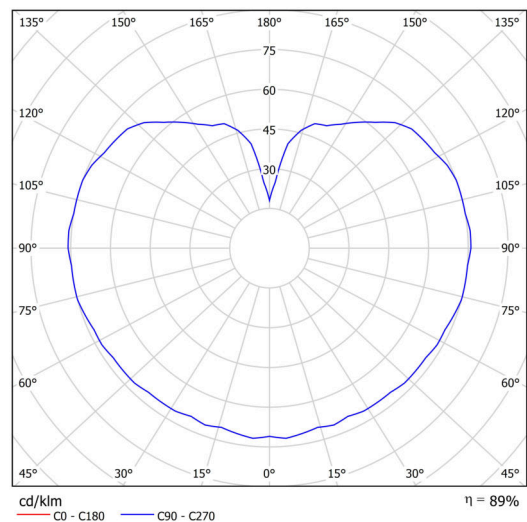

ISIS P1 PM

Product code: ISI71613

Type: Z11/PM1/a4 MS

Short description of the luminaire: Brass pendant E27 light ON/OFF and PMMA shade.

Technical

Types of luminaires	Classic on/off
Mounting type	Suspended - rod
Base material	brass
Shade material	glossy polymethyl methacrylate
Base color	polished brass
Shade color	white
Holding the shade	steel holder
Mounting location	ceiling
Width	200 mm
Length	200 mm
Height	200 mm
Diameter	ø 200 mm
Hinge length	800 mm
mounting holes (diameter)	none
Installation wire (diameter)	none
Impact strength	IK06
Operating temperature	from -20°C to +30°C

Electric

Voltage type	AC
AC voltage	220 - 240 V
Power consumption	25 W
Ingress Protection	IP40
Socket	E27
terminal block	none

Luminous

Blue light hazard	Risk group 0

Eulum data for calculation programs are available at www.osmont.cz.