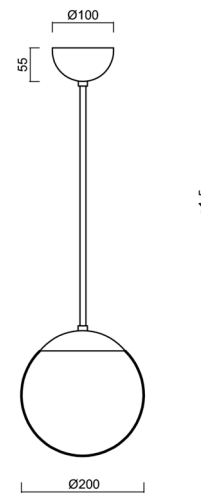

Types of luminaires	Classic on/off
Mounting type	Suspended - rod
Base material	steel
Shade material	glossy polymethyl methacrylate
Base color	black Ral9005
Shade color	white
Holding the shade	steel holder
Mounting location	ceiling
Width	200 mm
Length	200 mm
Height	200 mm
Diameter	ø 200 mm
Hinge length	1000 mm
mounting holes (diameter)	none
Installation wire (diameter)	none
Impact strength	IK06
Operating temperature	from -20°C to +30°C

Electric

Voltage type	AC
AC voltage	220 - 240 V
Power consumption	25 W
Ingress Protection	IP40
Socket	E27
terminal block	none

Luminous

Blue light hazard	Risk group 0
-------------------	--------------

Eulum data for calculation programs are available at www.osmont.cz.

Logistic

EAN	8591728716097
Weight NTTO	1.15 Kg
Weight BTTO	1.75 Kg
Number of cartons	2 pcs
Package volume	0.042 m ³
Package 1 width	0.21 m
Package 1 length	0.21 m
Package 1 height	0.205 m
Warranty*	60 months