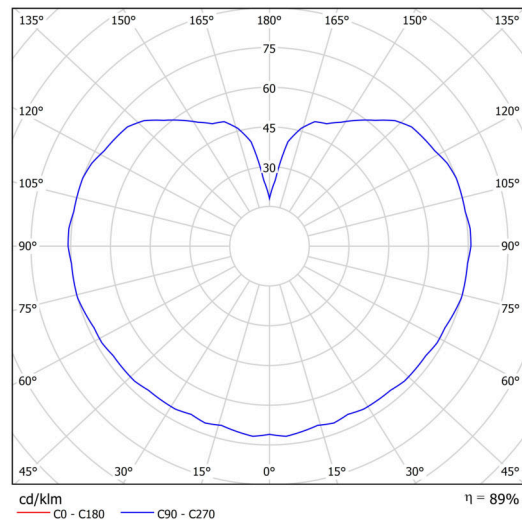

ISIS P1 PM

Product code: ISI71609

Type: Z11/PM1/a5 C

Short description of the luminaire: Black pendant E27 light ON/OFF and PMMA shade.

Technical

Types of luminaires	Classic on/off
Mounting type	Suspended - rod
Base material	steel
Shade material	glossy polymethyl methacrylate
Base color	black Ral9005
Shade color	white
Holding the shade	steel holder
Mounting location	ceiling
Width	200 mm
Length	200 mm
Height	200 mm
Diameter	ø 200 mm
Hinge length	1000 mm
mounting holes (diameter)	none
Installation wire (diameter)	none
Impact strength	IK06
Operating temperature	from -20°C to +30°C

Electric

Voltage type	AC
AC voltage	220 - 240 V
Power consumption	25 W
Ingress Protection	IP40
Socket	E27
terminal block	none

Luminous

Blue light hazard	Risk group 0

Eulum data for calculation programs are available at www.osmont.cz.