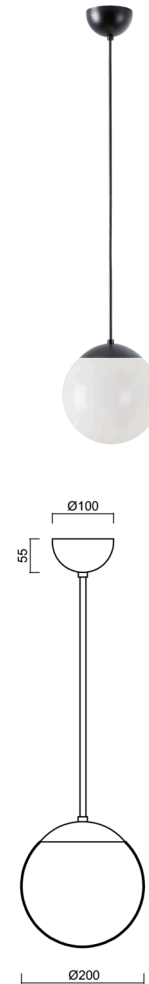

ISIS P1 PM

Z11/PM1/a4 C

WWW.OSMONT.CZ

ISIS P1 PM

Product code: ISI71608

Type: Z11/PM1/a4 C

Short description of the luminaire: Black pendant E27 light ON/OFF and PMMA shade.

Technical

Types of luminaires	Classic on/off
Mounting type	Suspended - rod
Base material	steel
Shade material	glossy polymethyl methacrylate
Base color	black Ral9005
Shade color	white
Holding the shade	steel holder
Mounting location	ceiling
Width	200 mm
Length	200 mm
Height	200 mm
Diameter	ø 200 mm
Hinge length	800 mm
mounting holes (diameter)	none
Installation wire (diameter)	none
Impact strength	IK06
Operating temperature	from -20°C to +30°C

Electric

Voltage type	AC
AC voltage	220 - 240 V
Power consumption	25 W
Ingress Protection	IP40
Socket	E27
terminal block	none

Luminous

Blue light hazard	Risk group 0
-------------------	--------------

Eulum data for calculation programs are available at www.osmont.cz.