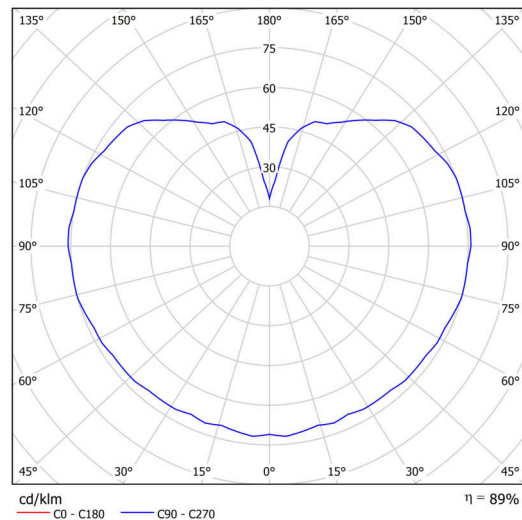

ISIS P1 PM

Product code: ISI71608

Type: Z11/PM1/a4 C

Short description of the luminaire: Black pendant E27 light ON/OFF and PMMA shade.

Technical

Types of luminaires	Classic on/off
Mounting type	Suspended - rod
Base material	steel
Shade material	glossy polymethyl methacrylate
Base color	black Ral9005
Shade color	white
Holding the shade	steel holder
Mounting location	ceiling
Width	200 mm
Length	200 mm
Height	200 mm
Diameter	ø 200 mm
Hinge length	800 mm
mounting holes (diameter)	none
Installation wire (diameter)	none
Impact strength	IK06
Operating temperature	from -20°C to +30°C

Electric

Voltage type	AC
AC voltage	220 - 240 V
Power consumption	25 W
Ingress Protection	IP40
Socket	E27
terminal block	none

Luminous

Blue light hazard	Risk group 0

Eulum data for calculation programs are available at www.osmont.cz.