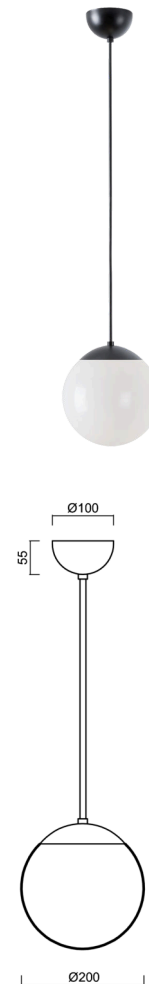

ISIS P1 PM

Product code: ISI71607

Type: Z11/PM1/a3 C

Short description of the luminaire: Black pendant E27 light ON/OFF and PMMA shade.

Technical

Types of luminaires	Classic on/off
Mounting type	Suspended - rod
Base material	steel
Shade material	glossy polymethyl methacrylate
Base color	black Ral9005
Shade color	white
Holding the shade	steel holder
Mounting location	ceiling
Width	200 mm
Length	200 mm
Height	200 mm
Diameter	ø 200 mm
Hinge length	600 mm
mounting holes (diameter)	none
Installation wire (diameter)	none
Impact strength	IK06
Operating temperature	from -20°C to +30°C

Electric

Voltage type	AC
AC voltage	220 - 240 V
Power consumption	25 W
Ingress Protection	IP40
Socket	E27
terminal block	none

Luminous

Blue light hazard	Risk group 0

Eulum data for calculation programs are available at www.osmont.cz.