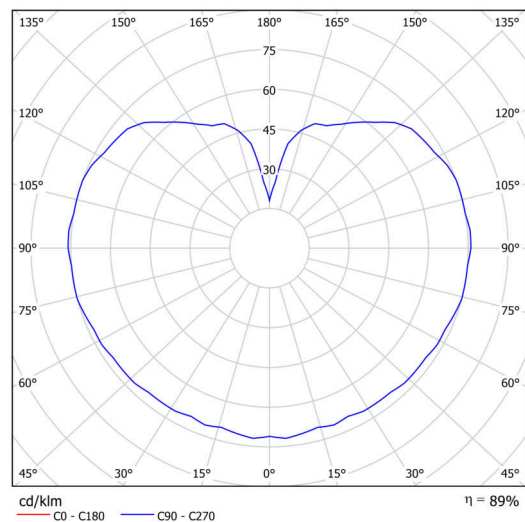

ISIS P1 PM

Product code: ISI71603

Type: Z11/PM1/a4 B

Short description of the luminaire: White pendant E27 light ON/OFF and PMMA shade.

Technical

Types of luminaires	Classic on/off
Mounting type	Suspended - rod
Base material	steel
Shade material	glossy polymethyl methacrylate
Base color	white Ral9003
Shade color	white
Holding the shade	steel holder
Mounting location	ceiling
Width	200 mm
Length	200 mm
Height	200 mm
Diameter	ø 200 mm
Hinge length	800 mm
mounting holes (diameter)	none
Installation wire (diameter)	none
Impact strength	IK06
Operating temperature	from -20°C to +30°C

Electric

Voltage type	AC
AC voltage	220 - 240 V
Power consumption	25 W
Ingress Protection	IP40
Socket	E27
terminal block	none

Luminous

Blue light hazard	Risk group 0

Eulum data for calculation programs are available at www.osmont.cz.