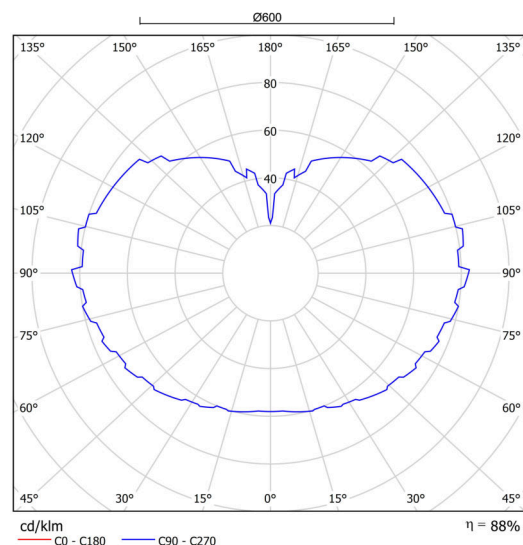

ISIS L5 PM-M

Product code: ISI60748

Type: LED-5L07E1050ZL11/PM5M/L100 NB 4K##

Short description of the luminaire: Stainless brushed finish | pendant LED light | ON/OFF | PMMA matt shade

Technical

Types of luminaires	Classic on/off
Mounting type	Suspended - wire
Base material	stainless steel steel
Shade material	opal polymethyl methacrylate
Base color	brushed stainless steel
Shade color	white
Holding the shade	steel holder
Mounting location	ceiling
Width	600 mm
Length	600 mm
Height	600 mm
Diameter	ø 600 mm
Hinge length	1000 mm
mounting holes (diameter)	none
Installation wire (diameter)	none
Energy Class	D
Impact strength	IK06
Operating temperature	from -20°C to +30°C

Electric

Power consumption	48 W
Ingress Protection	IP40
Socket	LED modul
terminal block	none

Luminous

Lum. flux of luminaire	7100 lm
Lum. flux of light source	8070 lm
Luminaire efficacy	147 lm/W
Temperature	4000 K
Rated life time LED L80/B10	100000 hours
CRI	Ra80
MacAdam	3
Blue light hazard	Risk group 0

Eulum data for calculation programs are available at www.osmont.cz.