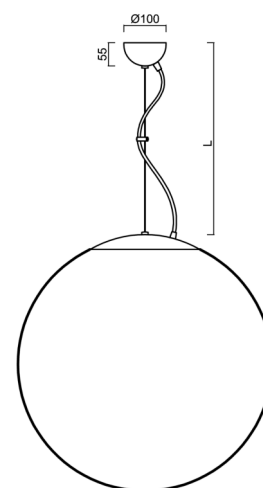

Technical

Types of luminaires	Classic on/off
Mounting type	Suspended - wire
Base material	stainless steel steel
Shade material	opal polymethyl methacrylate
Base color	brushed stainless steel
Shade color	white
Holding the shade	steel holder
Mounting location	ceiling
Width	600 mm
Length	600 mm
Height	600 mm
Diameter	ø 600 mm
Hinge length	1000 mm
mounting holes (diameter)	none
Installation wire (diameter)	none
Energy Class	D
Impact strength	IK06
Operating temperature	from -20°C to +30°C

Electric

Power consumption	48 W
Ingress Protection	IP40
Socket	LED modul
terminal block	none

Luminous

Lum. flux of luminaire	7100 lm
Lum. flux of light source	8070 lm
Luminaire efficacy	147 lm/W
Temperature	4000 K
Rated life time LED L80/B10	100000 hours
CRI	Ra80
MacAdam	3
Blue light hazard	Risk group 0

Eulum data for calculation programs are available at www.osmont.cz.

Logistic

EAN	8591728017101
Weight NTTO	6 Kg
Weight BTTO	8.41 Kg
Number of cartons	2 pcs
Package volume	0.256 m ³
Package 1 width	0.62 m
Package 1 length	0.62 m
Package 1 height	0.63 m
Warranty*	60 months