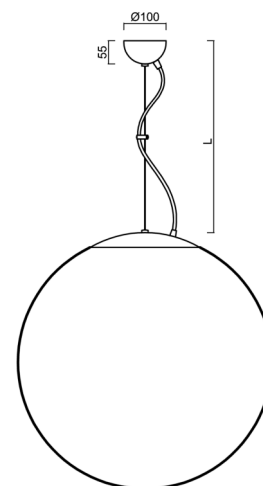

Technical

Types of luminaires	Classic on/off
Mounting type	Suspended - wire
Base material	stainless steel steel
Shade material	opal polymethyl methacrylate
Base color	polished stainless steel
Shade color	white
Holding the shade	steel holder
Mounting location	ceiling
Width	600 mm
Length	600 mm
Height	600 mm
Diameter	ø 600 mm
Hinge length	1000 mm
mounting holes (diameter)	none
Installation wire (diameter)	none
Energy Class	D
Impact strength	IK06
Operating temperature	from -20°C to +30°C

Electric

Power consumption	48 W
Ingress Protection	IP40
Socket	LED modul
terminal block	none

Luminous

Lum. flux of luminaire	7100 lm
Lum. flux of light source	8070 lm
Luminaire efficacy	147 lm/W
Temperature	4000 K
Rated life time LED L80/B10	100000 hours
CRI	Ra80
MacAdam	3
Blue light hazard	Risk group 0

Eulum data for calculation programs are available at www.osmont.cz.

Logistic

EAN	8591728017088
Weight NTTO	6 Kg
Weight BTTO	8.41 Kg
Number of cartons	2 pcs
Package volume	0.256 m ³
Package 1 width	0.62 m
Package 1 length	0.62 m
Package 1 height	0.63 m
Warranty*	60 months