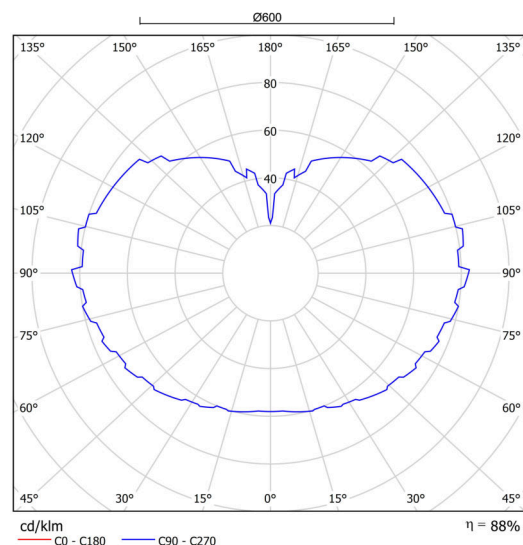

ISIS L5 PM-M

Product code: ISI60746

Type: LED-5L07E1050ZL11/PM5M/L100 NL 4K##

Short description of the luminaire: Stainless polished finish | pendant LED light | ON/OFF | PMMA matt shade

Technical

Types of luminaires	Classic on/off
Mounting type	Suspended - wire
Base material	stainless steel steel
Shade material	opal polymethyl methacrylate
Base color	polished stainless steel
Shade color	white
Holding the shade	steel holder
Mounting location	ceiling
Width	600 mm
Length	600 mm
Height	600 mm
Diameter	ø 600 mm
Hinge length	1000 mm
mounting holes (diameter)	none
Installation wire (diameter)	none
Energy Class	D
Impact strength	IK06
Operating temperature	from -20°C to +30°C

Electric

Power consumption	48 W
Ingress Protection	IP40
Socket	LED modul
terminal block	none

Luminous

Lum. flux of luminaire	7100 lm
Lum. flux of light source	8070 lm
Luminaire efficacy	147 lm/W
Temperature	4000 K
Rated life time LED L80/B10	100000 hours
CRI	Ra80
MacAdam	3
Blue light hazard	Risk group 0

Eulum data for calculation programs are available at www.osmont.cz.