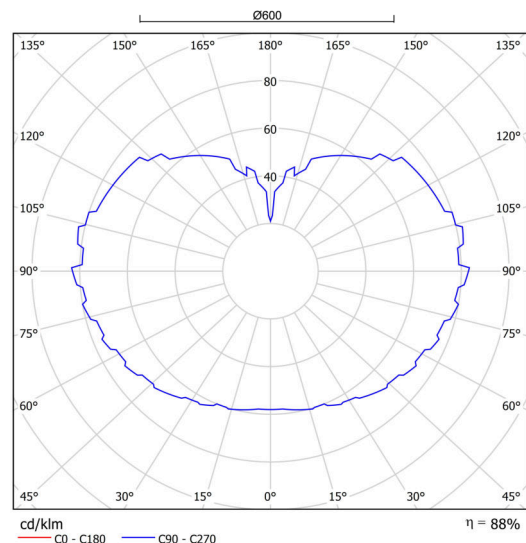

ISIS L5 PM-M

Product code: ISI40061

Type: ZL11/3/PM5M/L100 C**

Short description of the luminaire: Black color | pendant E27 light | ON/OFF | PMMA matt shade

Technical

Types of luminaires	Classic on/off
Mounting type	Suspended - wire
Base material	steel
Shade material	opal polymethyl methacrylate
Base color	black Ral9005
Shade color	white
Holding the shade	steel holder
Mounting location	ceiling
Width	600 mm
Length	600 mm
Height	600 mm
Diameter	ø 600 mm
Hinge length	1000 mm
mounting holes (diameter)	none
Installation wire (diameter)	none
Impact strength	IK06
Operating temperature	from -20°C to +30°C

Electric

Power consumption	3x25 W
Ingress Protection	IP40
Socket	E27
terminal block	none

Luminous

Blue light hazard	Risk group 0

Eulum data for calculation programs are available at www.osmont.cz.