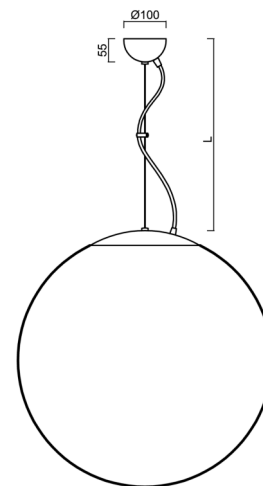

| | |
|------------------------------|------------------------------|
| Types of luminaires | Classic on/off |
| Mounting type | Suspended - wire |
| Base material | steel |
| Shade material | opal polymethyl methacrylate |
| Base color | black Ral9005 |
| Shade color | white |
| Holding the shade | steel holder |
| Mounting location | ceiling |
| Width | 600 mm |
| Length | 600 mm |
| Height | 600 mm |
| Diameter | ø 600 mm |
| Hinge length | 1000 mm |
| mounting holes (diameter) | none |
| Installation wire (diameter) | none |
| Impact strength | IK06 |
| Operating temperature | from -20°C to +30°C |

Eulum data for calculation programs are available at www.osmont.cz.

Logistic

| | |
|-------------------|----------------------|
| EAN | 8591728011734 |
| Weight NTTO | 4 Kg |
| Weight BTTO | 6.4 Kg |
| Number of cartons | 2 pcs |
| Package volume | 0.256 m ³ |
| Package 1 width | 0.62 m |
| Package 1 length | 0.62 m |
| Package 1 height | 0.63 m |
| Warranty* | 60 months |

*The warranty for the batteries is valid for 12 months from the date of purchase.

Installation dimensions:

Additional assortment:

Lampshade

| Product code | Name | Color | Description | Picture | Drawing |
|--------------|-------|-------|-------------|---|---------|
| 20667 | PM5-M | white | |  | |