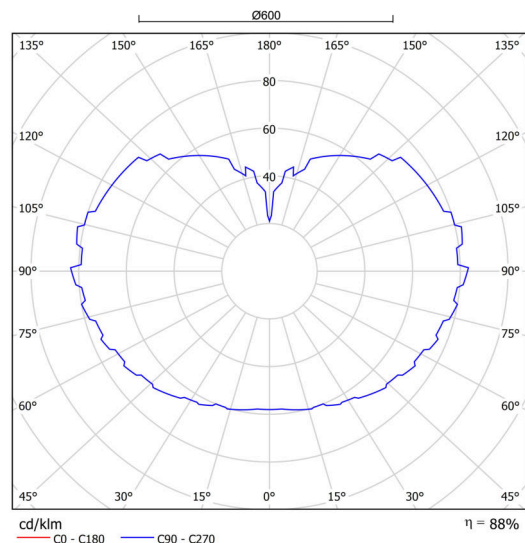

ISIS L5 PM

Product code: ISI40029

Type: ZL11/3/PM5/L100 NB**

Short description of the luminaire: Stainless brushed finish | pendant E27 light | ON/OFF | PMMA shade

Technical

Types of luminaires	Classic on/off
Mounting type	Suspended - wire
Base material	stainless steel steel
Shade material	glossy polymethyl methacrylate
Base color	brushed stainless steel
Shade color	white
Holding the shade	steel holder
Mounting location	ceiling
Width	600 mm
Length	600 mm
Height	600 mm
Diameter	ø 600 mm
Hinge length	1000 mm
mounting holes (diameter)	none
Installation wire (diameter)	none
Impact strength	IK06

Electric

Power consumption	3x25 W
Ingress Protection	IP40
Socket	E27
terminal block	none

Luminous

Blue light hazard	Risk group 0

Eulum data for calculation programs are available at www.osmont.cz.