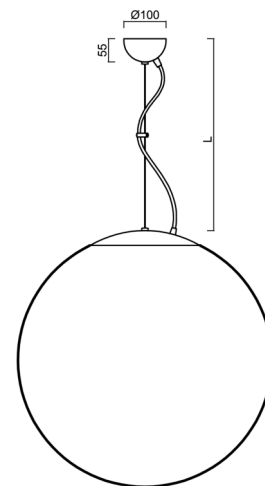

Technical

Types of luminaires	Classic on/off
Mounting type	Suspended - wire
Base material	stainless steel steel
Shade material	glossy polymethyl methacrylate
Base color	brushed stainless steel
Shade color	white
Holding the shade	steel holder
Mounting location	ceiling
Width	600 mm
Length	600 mm
Height	600 mm
Diameter	ø 600 mm
Hinge length	1000 mm
mounting holes (diameter)	none
Installation wire (diameter)	none
Impact strength	IK06

Electric

Power consumption	3x25 W
Ingress Protection	IP40
Socket	E27
terminal block	none

Luminous

Blue light hazard	Risk group 0
-------------------	--------------

Eulum data for calculation programs are available at www.osmont.cz.

*The warranty for the batteries is valid for 12 months from the date of purchase.

Installation dimensions:

Additional assortment:

Lampshade

Product code	Name	Color	Description	Picture	Drawing
20666	PM5	white			