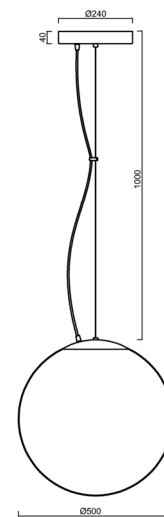

Technical

Types of luminaires	Emergency combined
Mounting type	Suspended - wire
Base material	steel
Shade material	opal polymethyl methacrylate
Base color	black Ral9005
Shade color	white
Holding the shade	steel holder
Mounting location	ceiling
Width	500 mm
Length	500 mm
Height	500 mm
Diameter	Ø 500 mm
Hinge length	1000 mm
mounting holes (diameter)	3xØ5mm
Cable entrance	2xØ16mm
Energy Class	D
Impact strength	IK06
Operating temperature	from 0°C to +30°C