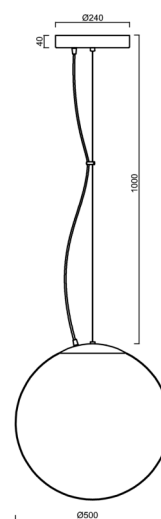

## Technical

Types of luminaires	Emergency combined
Mounting type	Suspended - wire
Base material	stainless steel steel
Shade material	opal polymethyl methacrylate
Base color	polished stainless steel
Shade color	white
Holding the shade	steel holder
Mounting location	ceiling
Width	500 mm
Length	500 mm
Height	500 mm
Diameter	ø 500 mm
Hinge length	1000 mm
mounting holes (diameter)	3xø5mm
Cable entrance	2xø16mm
Energy Class	D
Impact strength	IK06
Operating temperature	from 0°C to +30°C

## Installation dimensions: