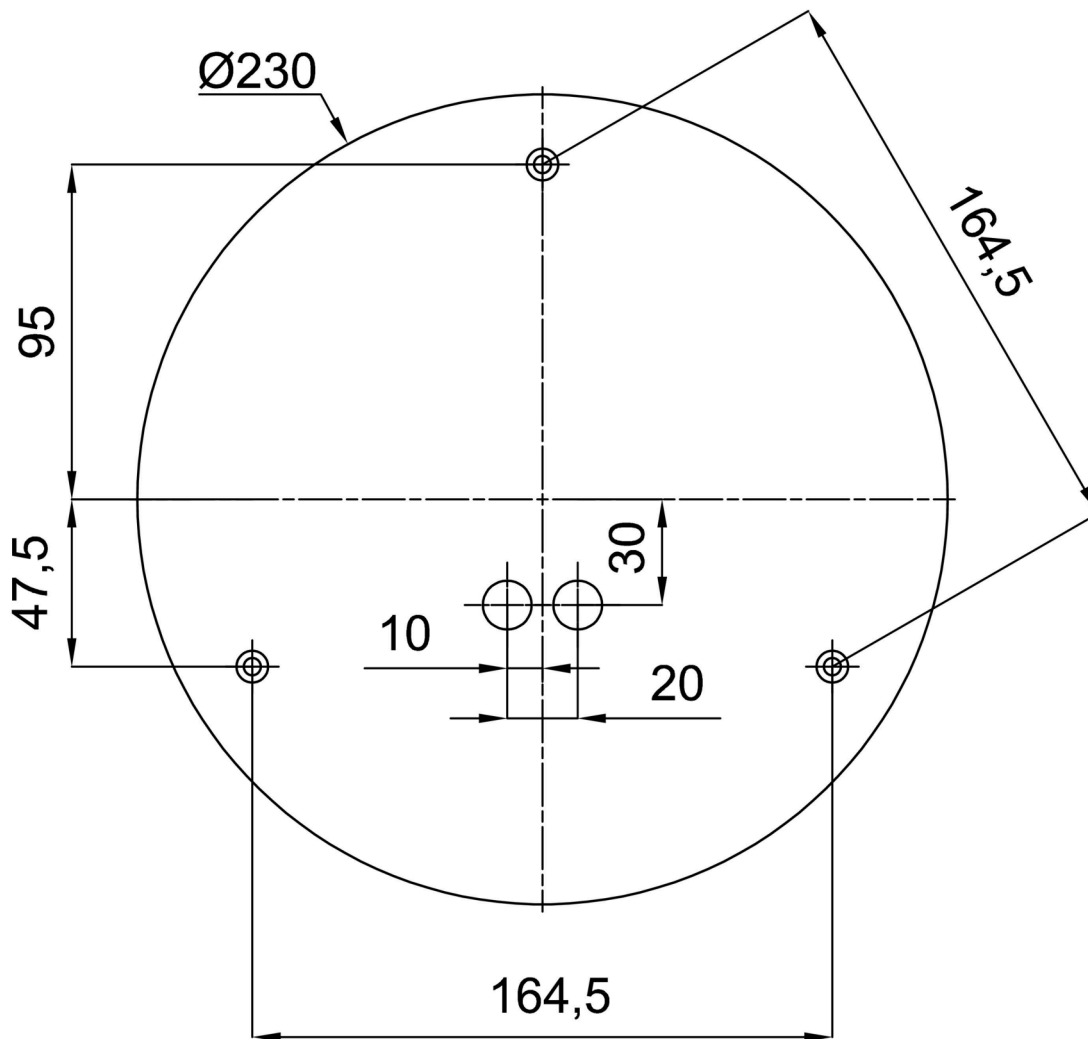

## Technical

Types of luminaires	Emergency combined
Mounting type	Suspended - wire
Base material	stainless steel steel
Shade material	glossy polymethyl methacrylate
Base color	polished stainless steel
Shade color	white
Holding the shade	steel holder
Mounting location	ceiling
Width	500 mm
Length	500 mm
Height	500 mm
Diameter	ø 500 mm
Hinge length	1000 mm
mounting holes (diameter)	3xø5mm
Cable entrance	2xø16mm
Energy Class	D
Impact strength	IK06
Operating temperature	from 0°C to +30°C

## Installation dimensions: