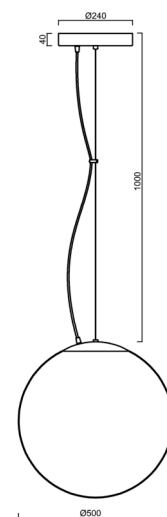

# ISIS L4 PM HP

Product code: ISI72731

Type: LED-5L08E950ZL11/PM4/L100/NK1W NL 4K##

Short description of the luminaire: Stainless steel polished | pendant high-power LED light with emergency backup combined | PMMA shade | steel wire pendant ( with supply cable) 100 cm |

## Technical

Types of luminaires	Emergency combined
Mounting type	Suspended - wire
Base material	stainless steel steel
Shade material	glossy polymethyl methacrylate
Base color	polished stainless steel
Shade color	white
Holding the shade	steel holder
Mounting location	ceiling
Width	500 mm
Length	500 mm
Height	500 mm
Diameter	ø 500 mm
Hinge length	1000 mm
mounting holes (diameter)	3xø5mm
Cable entrance	2xø16mm
Energy Class	D
Impact strength	IK06
Operating temperature	from 0°C to +30°C

## Installation dimensions: