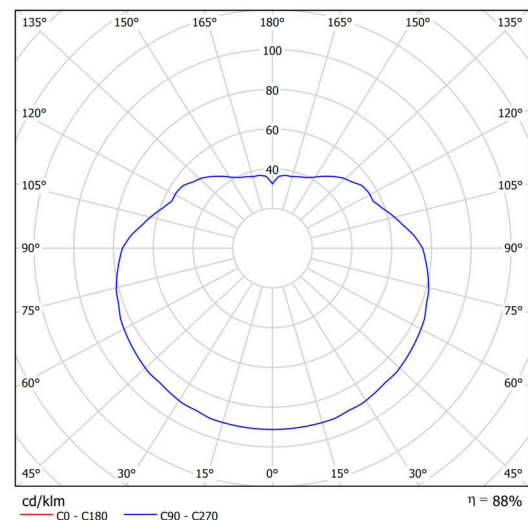

Luminous

Lum. flux of luminaire	8450 lm
Lum. flux of light source	9600 lm
Lum. flux of light source in emergency mode	150 lm
Luminaire efficacy	143 lm/W
Temperature	4000 K
Rated life time LED L80/B10	100000 hours
CRI	Ra80