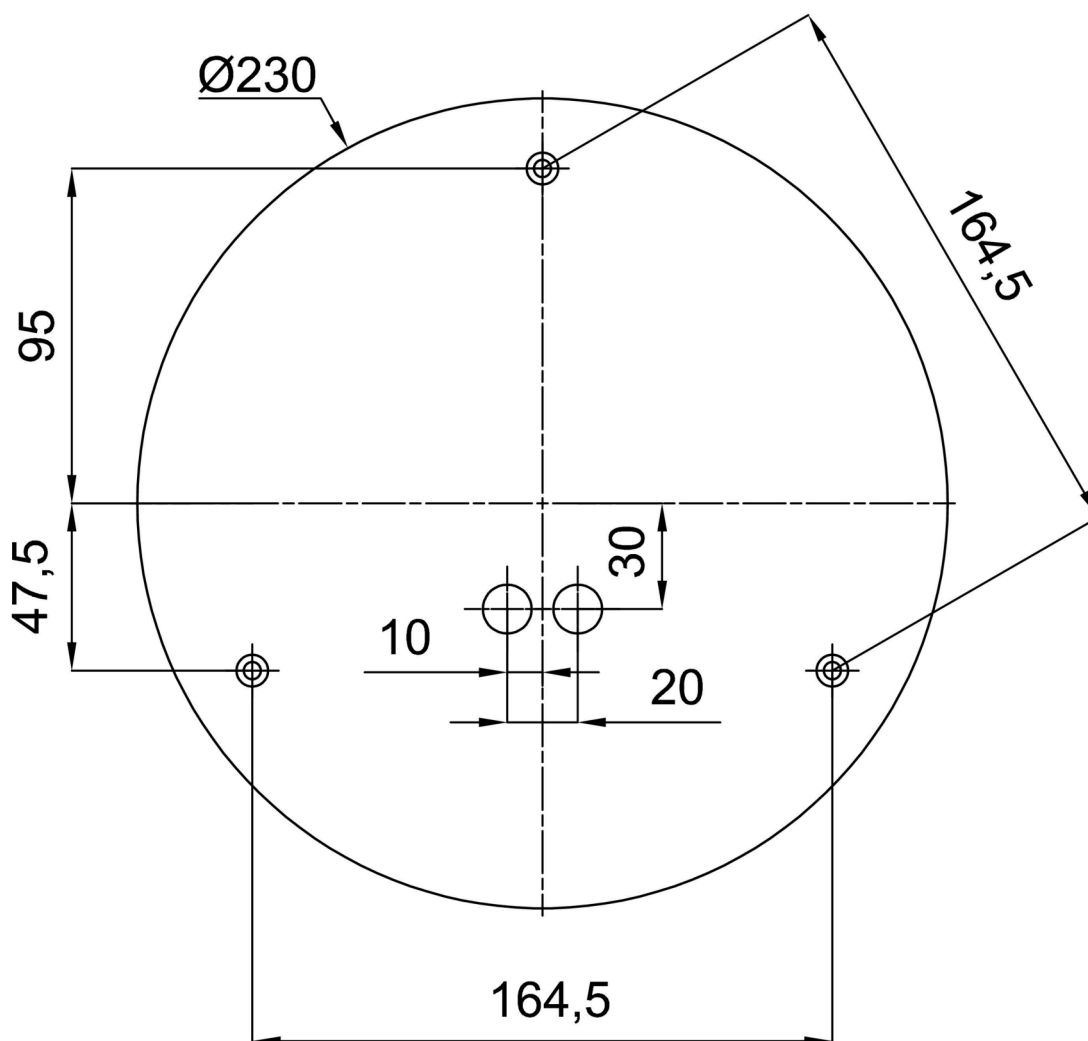

Technical

Types of luminaires	Emergency combined
Mounting type	Suspended - wire
Base material	steel
Shade material	glossy polymethyl methacrylate
Base color	black Ral9005
Shade color	white
Holding the shade	steel holder
Mounting location	ceiling
Width	500 mm
Length	500 mm
Height	500 mm
Diameter	Ø 500 mm
Hinge length	1000 mm
mounting holes (diameter)	3xØ5mm
Cable entrance	2xØ16mm
Energy Class	D
Impact strength	IK06
Operating temperature	from 0°C to +30°C

*The warranty for the batteries is valid for 12 months from the date of purchase.

Installation dimensions:

Additional assortment:

Lampshade

Product code	Name	Color	Description	Picture	Drawing
20603	PM4	white	příslušenství		