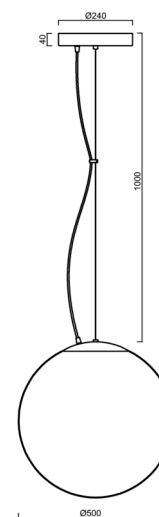

ISIS L4 PM HP

LED-5L08E950ZL11/PM4/L100/NK1W C 4K##

WWW.OSMONT.CZ

ISIS L4 PM HP

Product code: ISI72727

Type: LED-5L08E950ZL11/PM4/L100/NK1W C 4K##

Short description of the luminaire: Black colour | pendant high-power LED light with emergency backup combined | PMMA shade | steel wire pendant (with supply cable) 100 cm |

Technical

Types of luminaires	Emergency combined
Mounting type	Suspended - wire
Base material	steel
Shade material	glossy polymethyl methacrylate
Base color	black Ral9005
Shade color	white
Holding the shade	steel holder
Mounting location	ceiling
Width	500 mm
Length	500 mm
Height	500 mm
Diameter	Ø 500 mm
Hinge length	1000 mm
mounting holes (diameter)	3xØ5mm
Cable entrance	2xØ16mm
Energy Class	D
Impact strength	IK06
Operating temperature	from 0°C to +30°C