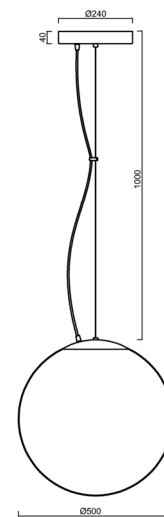

## Technical

Types of luminaires	Emergency combined
Mounting type	Suspended - wire
Base material	steel
Shade material	glossy polymethyl methacrylate
Base color	white Ral9003
Shade color	white
Holding the shade	steel holder
Mounting location	ceiling
Width	500 mm
Length	500 mm
Height	500 mm
Diameter	Ø 500 mm
Hinge length	1000 mm
mounting holes (diameter)	3xØ5mm
Cable entrance	2xØ16mm
Energy Class	D
Impact strength	IK06
Operating temperature	from 0°C to +30°C

## Installation dimensions: