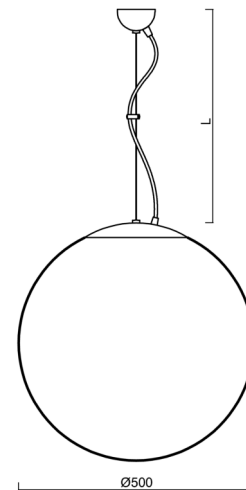

ISIS L4 PE

LED-5L07E900ZL11/PE4/L100/NK1W MS 4K##

WWW.OSMONT.CZ

ISIS L4 PE

Product code: ISI66715

Type: LED-5L07E900ZL11/PE4/L100/NK1W MS 4K##

Short description of the luminaire: Brass pendant LED light with emergency unit combined and polyethylene shade.

Technical

| | |
|------------------------------|--------------------|
| Types of luminaires | Emergency combined |
| Mounting type | Suspended - wire |
| Base material | brass |
| Shade material | polyethylene |
| Base color | polished brass |
| Shade color | white |
| Holding the shade | folding system |
| Mounting location | ceiling |
| Width | 500 mm |
| Length | 500 mm |
| Height | 500 mm |
| Diameter | ø 500 mm |
| Hinge length | 1000 mm |
| mounting holes (diameter) | none |
| Installation wire (diameter) | none |
| Energy Class | D |
| Impact strength | IK10 |
| Operating temperature | from 0°C to +30°C |