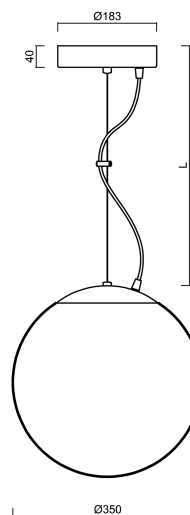

ISIS L3A PM-M HP

Product code: ISI75024

Type: LED-5L06E900ZL11/PM3AM/L100 C 3K#

Short description of the luminaire: Black colour | pendant high-power LED light ON/OFF | matt PMMA shadel steel wire pendant (with supply cable) 100 cm |

Technical data

Types of luminaires	Classic on/off
Mounting type	Suspended - wire
Base material	steel
Shade material	opal polymethyl methacrylate
Base color	black Ral9005
Shade color	white
Holding the shade	steel holder
Mounting location	ceiling
Width	350 mm
Length	350 mm
Height	350 mm
Diameter	ø 350 mm
Suspension length	1000 mm
mounting holes (diameter)	none
Energy Class	D
Impact strength	IK06
Operating temperature	from -20°C to +30°C

Electrical data

Power consumption	43 W
Ingress Protection	IP40
Socket	LED modul
terminal block	none
Automatic circuit breaker type B10A	10 pcs
Automatic circuit breaker type B16A	16 pcs
Automatic circuit breaker type C10A	16 pcs
Automatic circuit breaker type C16A	26 pcs
Number of LED drivers	1

Luminous data

Lum. flux of luminaire	5630 lm
Lum. flux of light source	6400 lm
Luminaire efficacy	130 lm/W
Chromaticity temperature	3000 K
Rated life time LED L80/B10	100000 hours
CRI	Ra80
MacAdam	3
Blue light hazard	Risk group 0

Eulum data for calculation programs are available at www.osmont.cz.

OSMONT, s.r.o.
HYBRÁLEC 129,
586 01 JIHLAVA, CZ