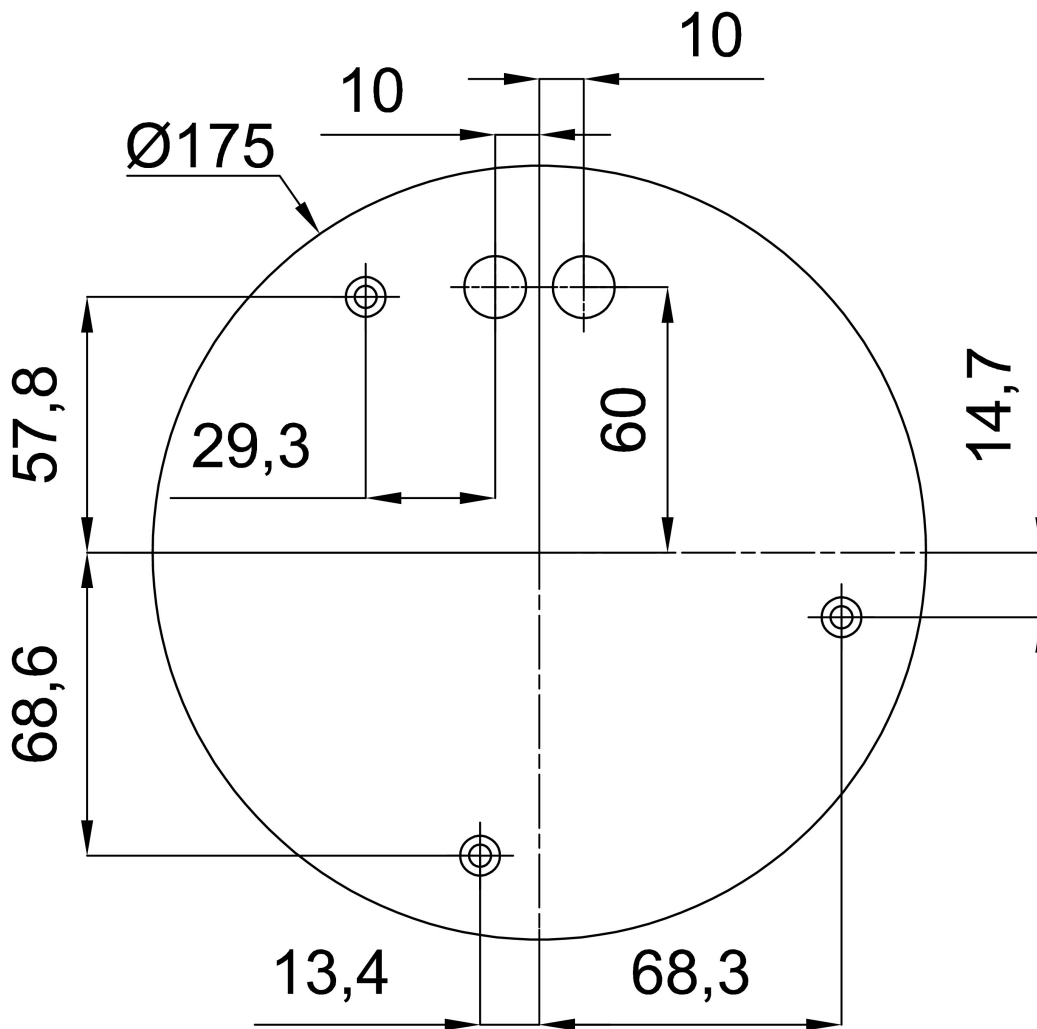

Technical data

| | |
|---------------------------|------------------------------|
| Types of luminaires | Classic on/off |
| Mounting type | Suspended - wire |
| Base material | steel |
| Shade material | opal polymethyl methacrylate |
| Base color | black Ral9005 |
| Shade color | white |
| Holding the shade | steel holder |
| Mounting location | ceiling |
| Width | 350 mm |
| Length | 350 mm |
| Height | 350 mm |
| Diameter | ø 350 mm |
| Suspension length | 1000 mm |
| mounting holes (diameter) | none |
| Energy Class | D |
| Impact strength | IK06 |
| Operating temperature | from -20°C to +30°C |

*The warranty for the batteries is valid for 36 months from the date of purchase.

Installation dimensions:

Additional assortment:

Lampshade

| Product code | Name | Color | Picture | Drawing |
|--------------|---------------|-------|---|---------|
| 20727 | PM3AM (350mm) | white |  | |