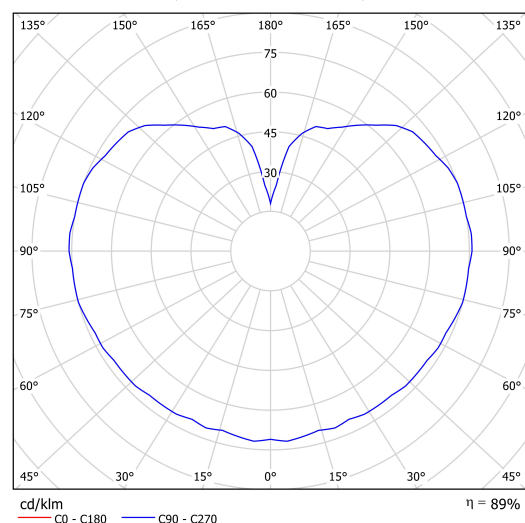

Technical data

| | |
|---------------------------|------------------------------|
| Types of luminaires | Emergency combined |
| Mounting type | Suspended - wire |
| Base material | stainless steel steel |
| Shade material | opal polymethyl methacrylate |
| Base color | brushed stainless steel |
| Shade color | white |
| Holding the shade | steel holder |
| Mounting location | ceiling |
| Width | 350 mm |
| Length | 350 mm |
| Height | 350 mm |
| Diameter | ø 350 mm |
| Suspension length | 1000 mm |
| mounting holes (diameter) | none |
| Energy Class | D |
| Impact strength | IK06 |
| Operating temperature | from +5°C to +30°C |

Luminous data

| | |
|---|--------------|
| Lum. flux of luminaire | 3590 lm |
| Lum. flux of light source | 4080 lm |
| Lum. flux of light source in emergency mode | 200 lm |
| Luminaire efficacy | 138 lm/W |
| Chromaticity temperature | 3000 K |
| Rated life time LED L80/B10 | 100000 hours |
| CRI | Ra80 |
| MacAdam | 3 |