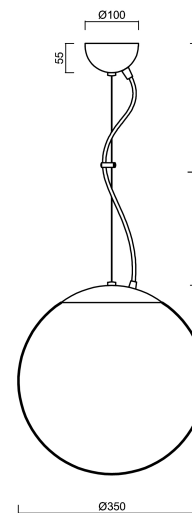

ISIS L3A PM-M

LED-5L06E550ZL11/PM3AM/L100 NK3H NB 3K#

WWW.OSMONT.CZ

ISIS L3A PM-M

Product code: ISI75018

Type: LED-5L06E550ZL11/PM3AM/L100 NK3H NB 3K#

Short description of the luminaire: Stainless steel brushed | pendant LED light with emergency backup combined | matt PMMA shade | steel wire pendant (with supply cable) 100 cm |

Technical data

| | |
|---------------------------|------------------------------|
| Types of luminaires | Emergency combined |
| Mounting type | Suspended - wire |
| Base material | stainless steel steel |
| Shade material | opal polymethyl methacrylate |
| Base color | brushed stainless steel |
| Shade color | white |
| Holding the shade | steel holder |
| Mounting location | ceiling |
| Width | 350 mm |
| Length | 350 mm |
| Height | 350 mm |
| Diameter | ø 350 mm |
| Suspension length | 1000 mm |
| mounting holes (diameter) | none |
| Energy Class | D |
| Impact strength | IK06 |
| Operating temperature | from +5°C to +30°C |

Lampshade

| Product code | Name | Color | Picture | Drawing |
|--------------|---------------|-------|---|---------|
| 20727 | PM3AM (350mm) | white |  | |