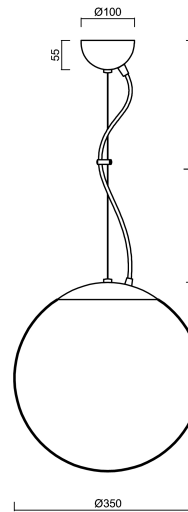

ISIS L3A PM-M

Product code: ISI75003

Type: LED-5L06E550ZL11/PM3AM/L100 NK3HST B 3K#

Short description of the luminaire: White colour | pendant LED light with emergency backup combined (with Self-test) | matt PMMA shade| steel wire pendant (with supply cable) 100 cm |

Technical data

Types of luminaires	Emergency combined SELFTEST
Mounting type	Suspended - wire
Base material	steel
Shade material	opal polymethyl methacrylate
Base color	white Ral9003
Shade color	white
Holding the shade	steel holder
Mounting location	ceiling
Width	350 mm
Length	350 mm
Height	350 mm
Diameter	ø 350 mm
Suspension length	1000 mm
mounting holes (diameter)	none
Energy Class	D
Impact strength	IK06
Operating temperature	from +5°C to +30°C

Electrical data

Power consumption	26 W
Ingress Protection	IP40
Socket	LED modul
Battery type	LiFePO4
Emergency time	3 hours
SELFTEST	yes
terminal block	none
Automatic circuit breaker type B10A	15 pcs
Automatic circuit breaker type B16A	25 pcs
Automatic circuit breaker type C10A	31 pcs
Automatic circuit breaker type C16A	48 pcs
Number of LED drivers	1

Luminous data

Lum. flux of luminaire	3590 lm
Lum. flux of light source	4080 lm
Lum. flux of light source in emergency mode	200 lm
Luminaire efficacy	138 lm/W
Chromaticity temperature	3000 K
Rated life time LED L80/B10	100000 hours