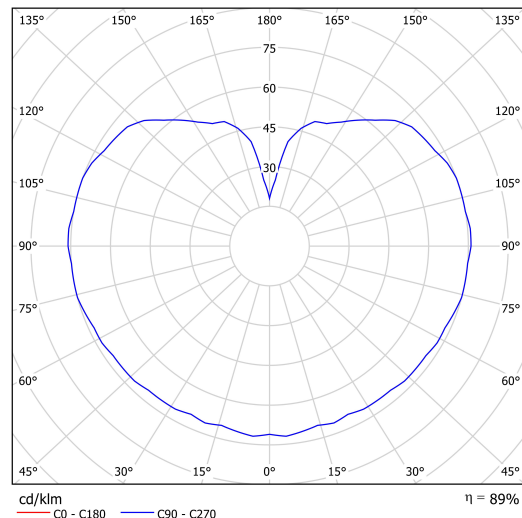

Technical data

| | |
|---------------------------|------------------------------|
| Types of luminaires | Emergency combined SELFTEST |
| Mounting type | Suspended - wire |
| Base material | steel |
| Shade material | opal polymethyl methacrylate |
| Base color | white Ral9003 |
| Shade color | white |
| Holding the shade | steel holder |
| Mounting location | ceiling |
| Width | 350 mm |
| Length | 350 mm |
| Height | 350 mm |
| Diameter | ø 350 mm |
| Suspension length | 1000 mm |
| mounting holes (diameter) | none |
| Energy Class | D |
| Impact strength | IK06 |
| Operating temperature | from +5°C to +30°C |

Luminous data

| | |
|---|--------------|
| Lum. flux of luminaire | 3590 lm |
| Lum. flux of light source | 4080 lm |
| Lum. flux of light source in emergency mode | 200 lm |
| Luminaire efficacy | 138 lm/W |
| Chromaticity temperature | 3000 K |
| Rated life time LED L80/B10 | 100000 hours |