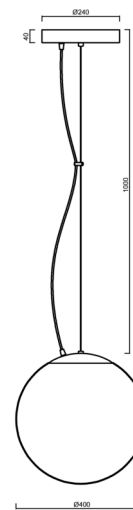

## Technical

Types of luminaires	Emergency combined
Mounting type	Suspended - wire
Base material	stainless steel steel
Shade material	opal polymethyl methacrylate
Base color	polished stainless steel
Shade color	white
Holding the shade	steel holder
Mounting location	ceiling
Width	400 mm
Length	400 mm
Height	400 mm
Diameter	ø 400 mm
Hinge length	1000 mm
mounting holes (diameter)	3xø5mm
Cable entrance	2xø16mm
Energy Class	D
Impact strength	IK06
Operating temperature	from 0°C to +30°C

## Installation dimensions: