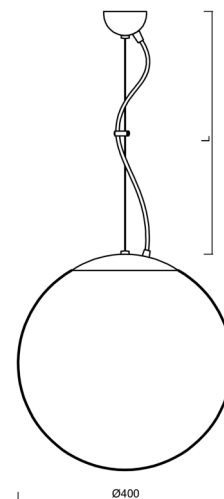

ISIS L3 PM-M

LED-5L06E600ZL11/PM3M/L100/NK1W NB 4K#

WWW.OSMONT.CZ

ISIS L3 PM-M

Product code: ISI70723

Type: LED-5L06E600ZL11/PM3M/L100/NK1W NB 4K#

Short description of the luminaire: Stainless brushed pendant LED light with emergency unit combined and PMMA matt shade.

Technical

| | |
|------------------------------|------------------------------|
| Types of luminaires | Emergency combined |
| Mounting type | Suspended - wire |
| Base material | stainless steel steel |
| Shade material | opal polymethyl methacrylate |
| Base color | brushed stainless steel |
| Shade color | white |
| Holding the shade | steel holder |
| Mounting location | ceiling |
| Width | 400 mm |
| Length | 400 mm |
| Height | 400 mm |
| Diameter | ø 400 mm |
| Hinge length | 1000 mm |
| mounting holes (diameter) | none |
| Installation wire (diameter) | none |
| Energy Class | D |
| Impact strength | IK06 |
| Operating temperature | from 0°C to +30°C |