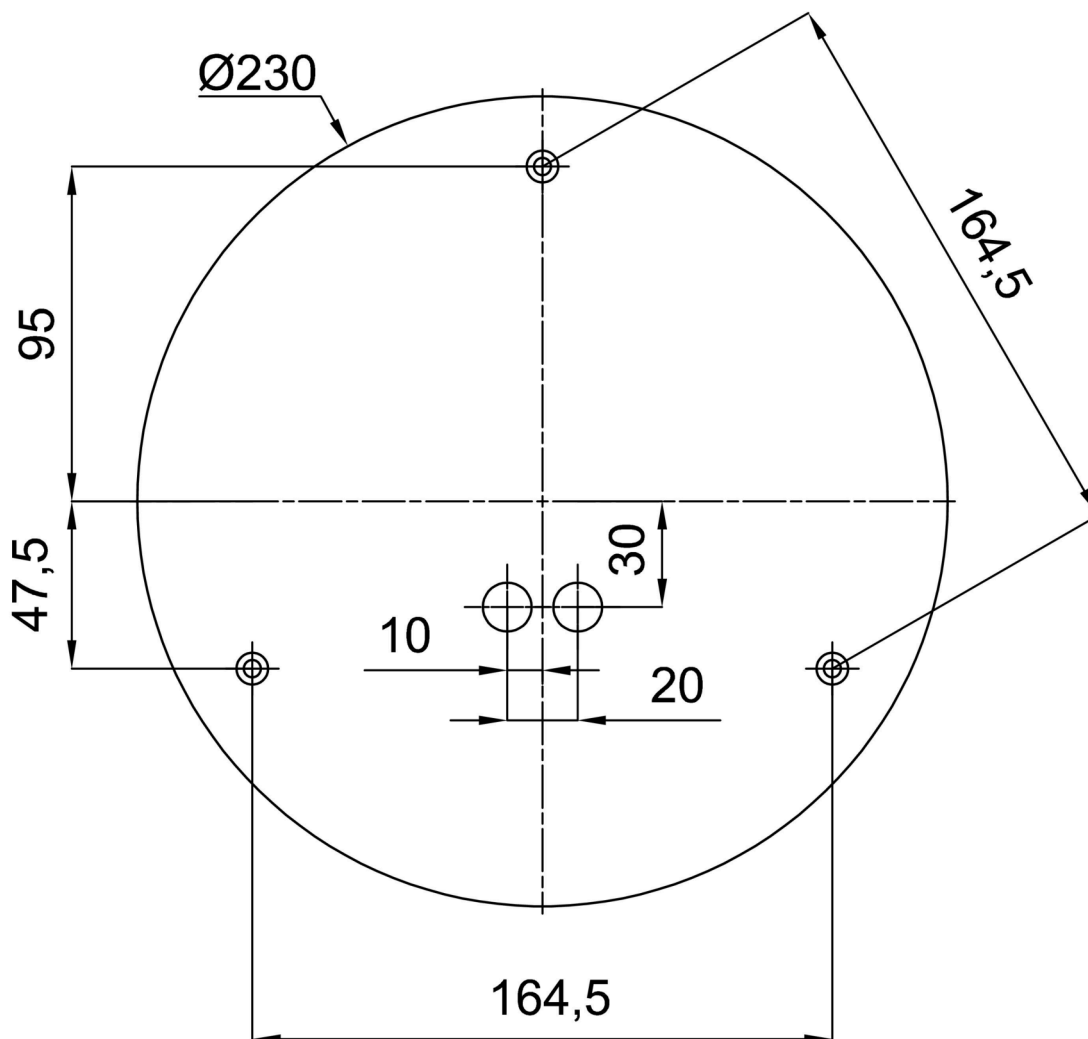

## Technical

Types of luminaires	Emergency combined
Mounting type	Suspended - wire
Base material	stainless steel steel
Shade material	glossy polymethyl methacrylate
Base color	brushed stainless steel
Shade color	white
Holding the shade	steel holder
Mounting location	ceiling
Width	400 mm
Length	400 mm
Height	400 mm
Diameter	ø 400 mm
Hinge length	1000 mm
mounting holes (diameter)	3xø5mm
Cable entrance	2xø16mm
Energy Class	D
Impact strength	IK06
Operating temperature	from 0°C to +30°C

## Installation dimensions: