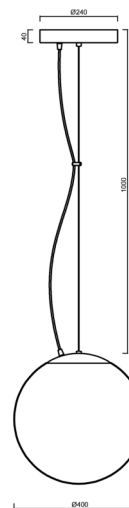

## Technical

Types of luminaires	Emergency combined
Mounting type	Suspended - wire
Base material	stainless steel steel
Shade material	glossy polymethyl methacrylate
Base color	brushed stainless steel
Shade color	white
Holding the shade	steel holder
Mounting location	ceiling
Width	400 mm
Length	400 mm
Height	400 mm
Diameter	ø 400 mm
Hinge length	1000 mm
mounting holes (diameter)	3xø5mm
Cable entrance	2xø16mm
Energy Class	D
Impact strength	IK06
Operating temperature	from 0°C to +30°C

## Installation dimensions: