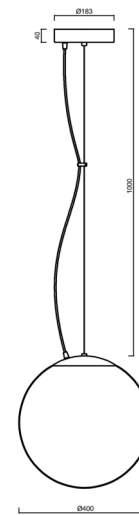

ISIS L3 PE HP

LED-5L08E850ZL11/PE3/L100 NB 4K#

WWW.OSMONT.CZ

ISIS L3 PE HP

Product code: ISI63516

Type: LED-5L08E850ZL11/PE3/L100 NB 4K#

Short description of the luminaire: Stainless steel brushed | pendant high-power LED light ON/OFF | polyethylene shade| steel wire pendant (with supply cable) 100 cm |

Technical

| | |
|---------------------------|-------------------------|
| Types of luminaires | Classic on/off |
| Mounting type | Suspended - wire |
| Base material | stainless steel steel |
| Shade material | polyethylene |
| Base color | brushed stainless steel |
| Shade color | white |
| Holding the shade | folding system |
| Mounting location | ceiling |
| Width | 400 mm |
| Length | 400 mm |
| Height | 400 mm |
| Diameter | ø 400 mm |
| Hinge length | 1000 mm |
| mounting holes (diameter) | none |
| Cable entrance | none |
| Energy Class | D |
| Impact strength | IK10 |
| Operating temperature | from -20°C to +30°C |