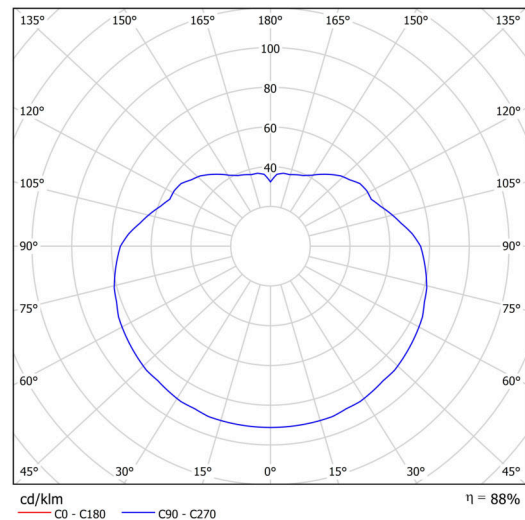

Luminous

Lum. flux of luminaire	7610 lm
Lum. flux of light source	8650 lm
Luminaire efficacy	146 lm/W
Temperature	4000 K
Rated life time LED L80/B10	100000 hours
CRI	Ra80
MacAdam	3
Blue light hazard	Risk group 0