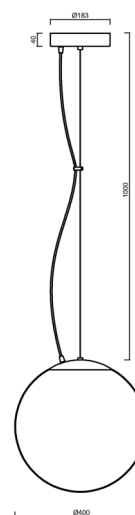

ISIS L3 PE HP

LED-5L08E850ZL11/PE3/L100 B DALI 4K#

WWW.OSMONT.CZ

ISIS L3 PE HP

Product code: ISI63502

Type: LED-5L08E850ZL11/PE3/L100 B DALI 4K#

Short description of the luminaire: White colour | pendant high-power LED light DALI | polyethylene shade | steel wire pendant (with supply cable) 100 cm |

Technical

| | |
|---------------------------|---------------------|
| Types of luminaires | Dimmable |
| Mounting type | Suspended - wire |
| Base material | steel |
| Shade material | polyethylene |
| Base color | white Ral9003 |
| Shade color | white |
| Holding the shade | folding system |
| Mounting location | ceiling |
| Width | 400 mm |
| Length | 400 mm |
| Height | 400 mm |
| Diameter | ø 400 mm |
| Hinge length | 1000 mm |
| mounting holes (diameter) | none |
| Cable entrance | none |
| Energy Class | D |
| Impact strength | IK10 |
| Operating temperature | from -20°C to +30°C |

Electric

| | |
|-------------------------------------|-----------|
| Power consumption | 52 W |
| Ingress Protection | IP40 |
| Socket | LED modul |
| terminal block | none |
| Automatic circuit breaker type B10A | 15 pcs |
| Automatic circuit breaker type B16A | 25 pcs |
| Automatic circuit breaker type C10A | 26 pcs |
| Automatic circuit breaker type C16A | 42 pcs |