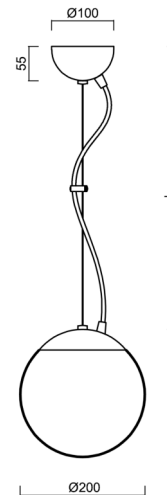

ISIS L1 PM-M

LED-5L05E500ZL11/PM1M/L100 NL DALI 4K#

WWW.OSMONT.CZ

ISIS L1 PM-M

Product code: ISI72964

Type: LED-5L05E500ZL11/PM1M/L100 NL DALI 4K#

Short description of the luminaire: Stainless polished finish | pendant LED light | dimmable DALI | PMMA matt shade

Technical

Types of luminaires	Dimmable
Mounting type	Suspended - wire
Base material	stainless steel steel
Shade material	opal polymethyl methacrylate
Base color	polished stainless steel
Shade color	white
Holding the shade	steel holder
Mounting location	ceiling
Width	200 mm
Length	200 mm
Height	200 mm
Diameter	ø 200 mm
Hinge length	1000 mm
mounting holes (diameter)	none
Installation wire (diameter)	none
Energy Class	D
Impact strength	IK06
Operating temperature	from -20°C to +30°C

Electric

Power consumption	8 W
Ingress Protection	IP40
Socket	LED modul
terminal block	none
Automatic circuit breaker type B16A	45 pcs
Automatic circuit breaker type C16A	70 pcs

Luminous

Lum. flux of luminaire	1130 lm
Lum. flux of light source	1280 lm
Luminaire efficacy	141 lm/W
Temperature	4000 K
Rated life time LED L80/B10	100000 hours
CRI	Ra80
MacAdam	3
Blue light hazard	Risk group 0

Eulum data for calculation programs are available at www.osmont.cz.

Logistic

EAN	8591728050191
Weight NTTO	1.5 Kg
Weight BTTO	1.8 Kg
Number of cartons	2 pcs
Package volume	0.014 m ³
Package 1 width	0.21 m
Package 1 length	0.21 m
Package 1 height	0.205 m
Warranty*	60 months