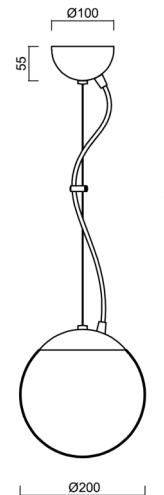

Technical

Types of luminaires	Classic on/off
Mounting type	Suspended - wire
Base material	brass
Shade material	opal polymethyl methacrylate
Base color	polished brass
Shade color	white
Holding the shade	steel holder
Mounting location	ceiling
Width	200 mm
Length	200 mm
Height	200 mm
Diameter	ø 200 mm
Hinge length	1000 mm
mounting holes (diameter)	none
Installation wire (diameter)	none
Energy Class	D
Impact strength	IK06
Operating temperature	from -20°C to +30°C

Eulum data for calculation programs are available at www.osmont.cz.

Logistic

EAN	8591728050160
Weight NTTO	1.5 Kg
Weight BTTO	1.8 Kg
Number of cartons	2 pcs
Package volume	0.014 m ³
Package 1 width	0.21 m
Package 1 length	0.21 m
Package 1 height	0.205 m
Warranty*	60 months