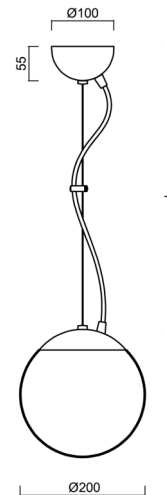

Technical

Types of luminaires	Dimmable
Mounting type	Suspended - wire
Base material	stainless steel steel
Shade material	opal polymethyl methacrylate
Base color	polished stainless steel
Shade color	white
Holding the shade	steel holder
Mounting location	ceiling
Width	200 mm
Length	200 mm
Height	200 mm
Diameter	ø 200 mm
Hinge length	1000 mm
mounting holes (diameter)	none
Installation wire (diameter)	none
Energy Class	D
Impact strength	IK06
Operating temperature	from -20°C to +30°C

Electric

Power consumption	8 W
Ingress Protection	IP40
Socket	LED modul
terminal block	none
Automatic circuit breaker type B16A	45 pcs
Automatic circuit breaker type C16A	70 pcs

Luminous

Lum. flux of luminaire	1080 lm
Lum. flux of light source	1230 lm
Luminaire efficacy	135 lm/W
Temperature	3000 K
Rated life time LED L80/B10	100000 hours
CRI	Ra80
MacAdam	3
Blue light hazard	Risk group 0

Eulum data for calculation programs are available at www.osmont.cz.

Logistic

EAN	8591728047399
Weight NTTO	1.5 Kg
Weight BTTO	1.8 Kg
Number of cartons	2 pcs
Package volume	0.014 m ³
Package 1 width	0.21 m
Package 1 length	0.21 m
Package 1 height	0.205 m
Warranty*	60 months