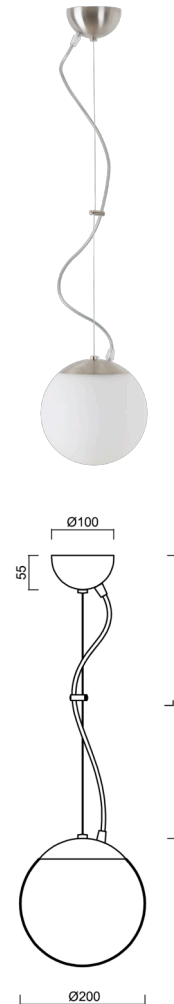

ISIS L1 PM-M

Product code: ISI71673

Type: ZL11/PM1M/L100 NB

Short description of the luminaire: Stainless steel brushed | pendant E27 light ON/OFF | matt PMMA shade | steel wire pendant (with supply cable) 100 cm |

Technical

Types of luminaires	Classic on/off
Mounting type	Suspended - wire
Base material	stainless steel steel
Shade material	opal polymethyl methacrylate
Base color	brushed stainless steel
Shade color	white
Holding the shade	steel holder
Mounting location	ceiling
Width	200 mm
Length	200 mm
Height	200 mm
Diameter	ø 200 mm
Hinge length	1000 mm
mounting holes (diameter)	none
Cable entrance	none
Impact strength	IK06
Operating temperature	from -20°C to +30°C

Electric

Voltage type	AC
AC voltage	220 - 240 V
Power consumption	25 W
Ingress Protection	IP40
Socket	E27
terminal block	none

Luminous

Rated life time LED L80/B10	100000 hours
Blue light hazard	Risk group 0

Eulum data for calculation programs are available at www.osmont.cz.