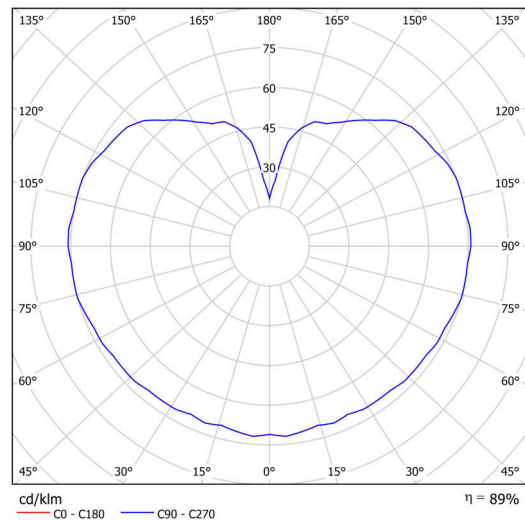

ISIS L1 PM-M

Product code: ISI71673

Type: ZL11/PM1M/L100 NB

Short description of the luminaire: Stainless steel brushed | pendant E27 light ON/OFF | matt PMMA shade | steel wire pendant (with supply cable) 100 cm |

Technical

Types of luminaires	Classic on/off
Mounting type	Suspended - wire
Base material	stainless steel steel
Shade material	opal polymethyl methacrylate
Base color	brushed stainless steel
Shade color	white
Holding the shade	steel holder
Mounting location	ceiling
Width	200 mm
Length	200 mm
Height	200 mm
Diameter	ø 200 mm
Hinge length	1000 mm
mounting holes (diameter)	none
Cable entrance	none
Impact strength	IK06
Operating temperature	from -20°C to +30°C

Electric

Voltage type	AC
AC voltage	220 - 240 V
Power consumption	25 W
Ingress Protection	IP40
Socket	E27
terminal block	none

Luminous

Rated life time LED L80/B10	100000 hours
Blue light hazard	Risk group 0

Eulum data for calculation programs are available at www.osmont.cz.