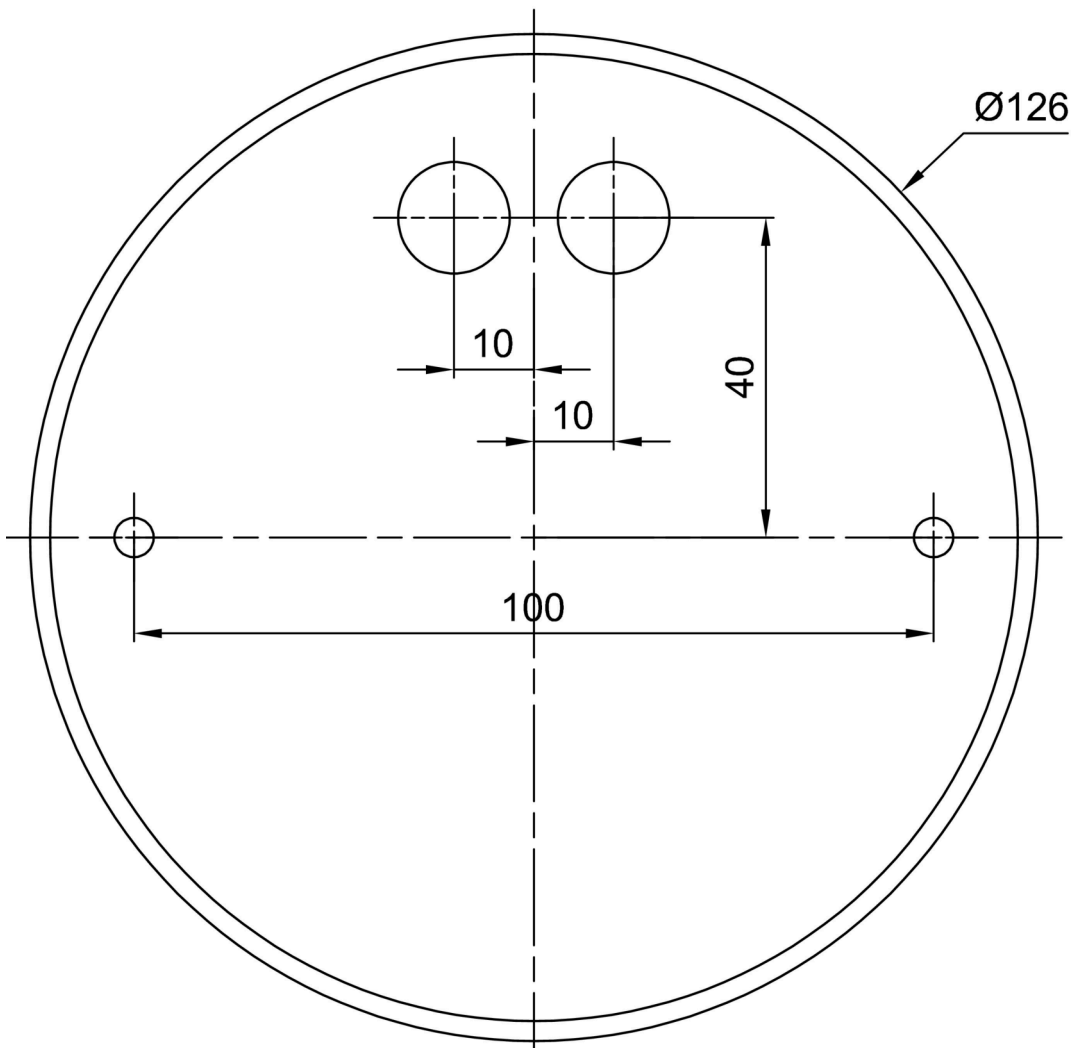

Logistic

EAN	8591728716677
Weight NTTO	1 Kg
Weight BTTO	1.3 Kg
Number of cartons	2 pcs
Package volume	0.014 m³
Package 1 width	0.21 m
Package 1 length	0.21 m
Package 1 height	0.205 m
Warranty*	60 months

*The warranty for the batteries is valid for 12 months from the date of purchase.

Installation dimensions: