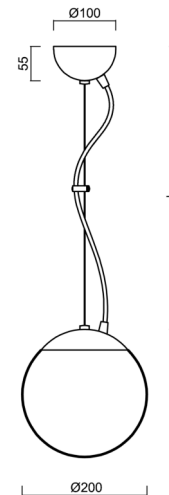

Types of luminaires	Classic on/off
Mounting type	Suspended - wire
Base material	steel
Shade material	opal polymethyl methacrylate
Base color	black Ral9005
Shade color	white
Holding the shade	steel holder
Mounting location	ceiling
Width	200 mm
Length	200 mm
Height	200 mm
Diameter	ø 200 mm
Hinge length	1000 mm
mounting holes (diameter)	none
Installation wire (diameter)	none
Impact strength	IK06
Operating temperature	from -20°C to +30°C

Electric

Voltage type	AC
AC voltage	220 - 240 V
Power consumption	25 W
Ingress Protection	IP40
Socket	E27
terminal block	none

Luminous

Blue light hazard	Risk group 0
-------------------	--------------

Eulum data for calculation programs are available at www.osmont.cz.

Logistic

EAN	8591728716677
Weight NTTO	1 Kg
Weight BTTO	1.3 Kg
Number of cartons	2 pcs
Package volume	0.014 m ³
Package 1 width	0.21 m
Package 1 length	0.21 m
Package 1 height	0.205 m
Warranty*	60 months

*The warranty for the batteries is valid for 12 months from the date of purchase.

Installation dimensions:

Additional assortment:

Lampshade

Product code	Name	Color	Description	Picture	Drawing
20623	PM1-M	white		