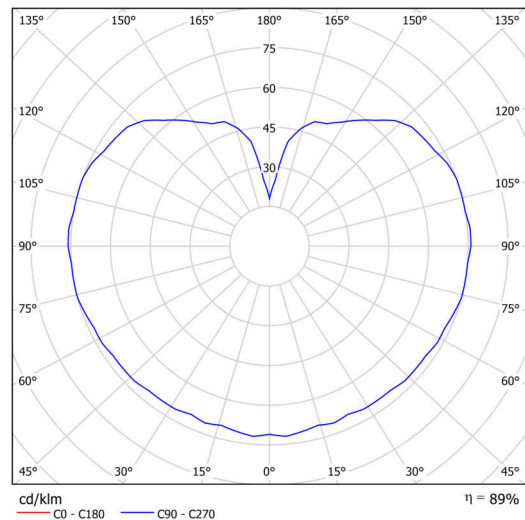

ISIS L1 PM-M

Product code: ISI71667

Type: ZL11/PM1M/L100 C

Short description of the luminaire: Black pendant E27 light ON/OFF and PMMA matt shade.

Technical

Types of luminaires	Classic on/off
Mounting type	Suspended - wire
Base material	steel
Shade material	opal polymethyl methacrylate
Base color	black Ral9005
Shade color	white
Holding the shade	steel holder
Mounting location	ceiling
Width	200 mm
Length	200 mm
Height	200 mm
Diameter	ø 200 mm
Hinge length	1000 mm
mounting holes (diameter)	none
Installation wire (diameter)	none
Impact strength	IK06
Operating temperature	from -20°C to +30°C

Electric

Voltage type	AC
AC voltage	220 - 240 V
Power consumption	25 W
Ingress Protection	IP40
Socket	E27
terminal block	none

Luminous

Blue light hazard	Risk group 0

Eulum data for calculation programs are available at www.osmont.cz.