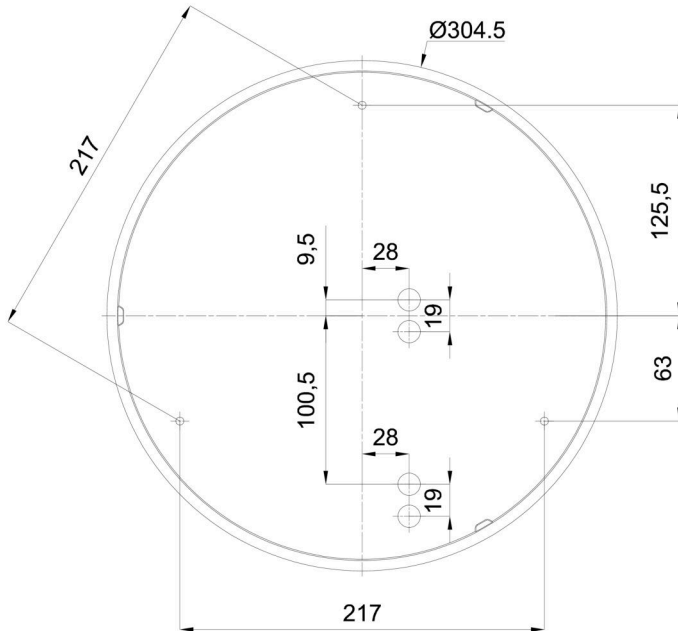

## Technical

Types of luminaires	Emergency combined + sensor
Mounting type	surface mounted
Base material	polypropylene composite
Shade material	opal polycarbonate
Base color	white Ral9003
Shade color	white
Holding the shade	bayonet
Mounting location	ceiling/wall
Width	317 mm
Length	317 mm
Height	78 mm
Diameter	ø 317 mm
mounting holes (diameter)	3xø5mm
Installation wire (diameter)	2xø16mm
Energy Class	D
Impact strength	IK10
Operating temperature	from -20°C to +30°C

## Logistic

EAN	8591728137991
Weight NTTO	0.89 Kg
Weight BTTO	1.09 Kg
Number of cartons	1 pcs
Package volume	0.012 m <sup>3</sup>
Package 1 width	0.325 m
Package 1 length	0.325 m
Package 1 height	0.11 m
Warranty*	60 months

## Installation dimensions:

Additional assortment:

Lampshade

Product code	Name	Color	Description	Picture	Drawing
20612	PC64	white		