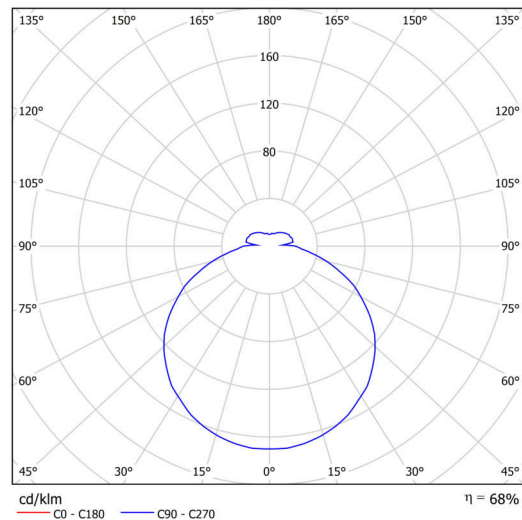

Luminous

Lum. flux of luminaire	1450 lm
Lum. flux of light source	2130 lm
Lum. flux of light source in emergency mode	150 lm
Luminaire efficacy	111 lm/W
Temperature	3000 K
Rated life time LED L80/B10	100000 hours
CRI	Ra80
MacAdam	3