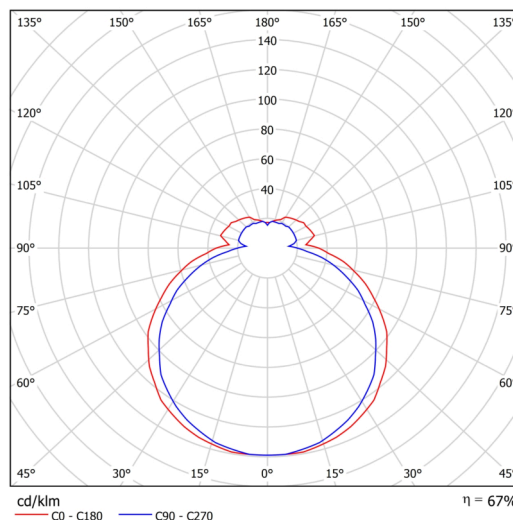

Luminous

Lum. flux of luminaire	2830 lm
Lum. flux of light source	4220 lm
Luminaire efficacy	104 lm/W
Temperature	4000 K
Rated life time LED L80/B10	100000 hours
CRI	Ra80
MacAdam	3
Blue light hazard	Risk group 0