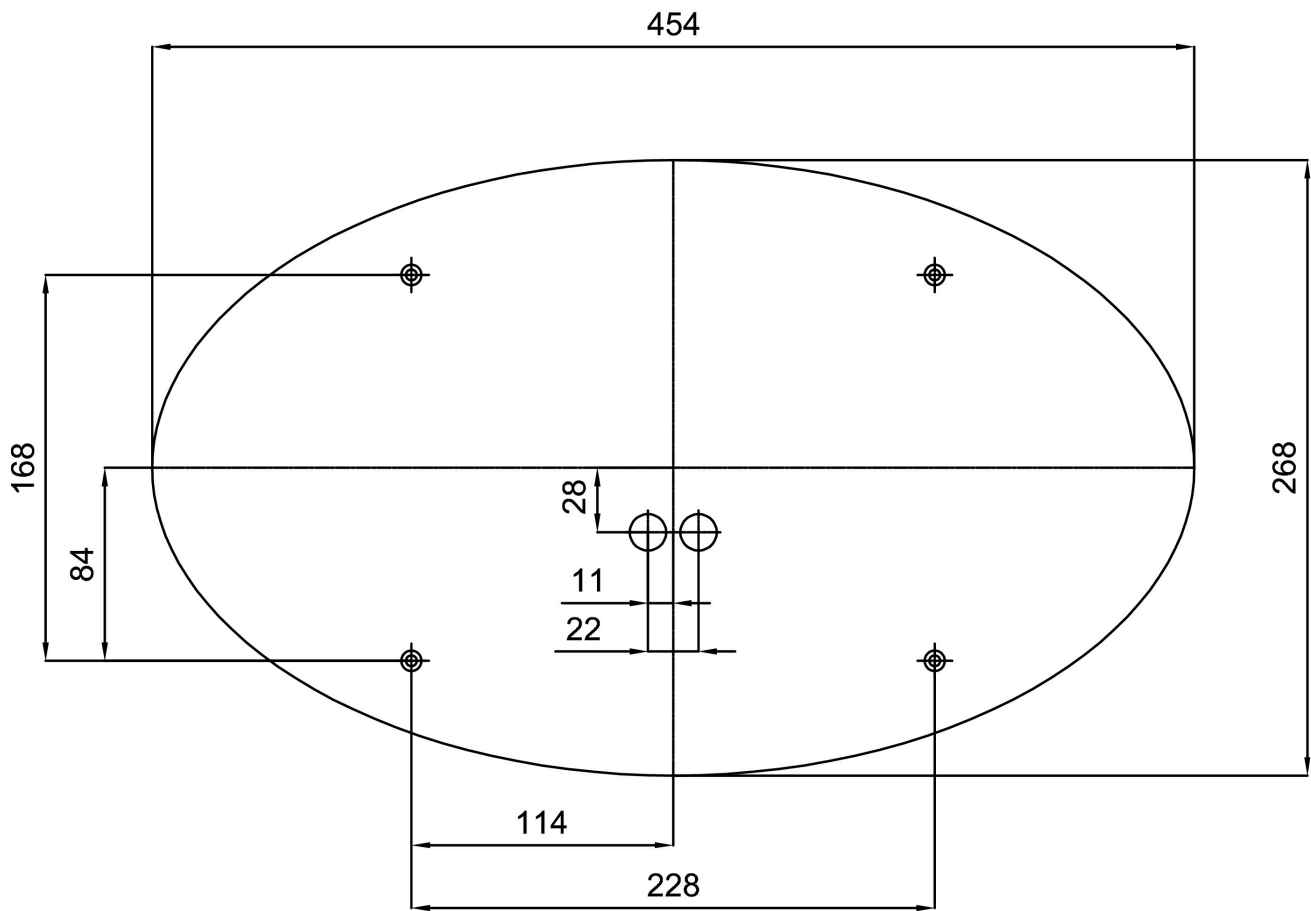

GEMINI 2

LED-1L48E700U48/208 DALI 4K#

WWW.OSMONT.CZ

GEMINI 2

Product code: GEM48696

Type: LED-1L48E700U48/208 DALI 4K#

Short description of the luminaire: White surface-mounted LED light DALI with TRIPLEX OPAL glass shade.

Technical

Types of luminaires	Dimmable
Mounting type	surface mounted
Base material	steel
Shade material	three-layer glass TRIPLEX OPAL
Base color	white Ral9003
Shade color	white
Holding the shade	folding system
Mounting location	ceiling/wall
Width	495 mm
Length	310 mm
Height	95 mm
mounting holes (diameter)	4xØ5mm
Installation wire (diameter)	2xØ16mm
Energy Class	D
Impact strength	IK01
Operating temperature	from -20°C to +30°C

Eulum data for calculation programs are available at www.osmont.cz.

Logistic

EAN	8591728121501
Weight NTTO	3.85 Kg
Weight BTTO	4.2 Kg
Number of cartons	1 pcs
Package volume	0.018 m ³
Package 1 width	0.33 m
Package 1 length	0.51 m
Package 1 height	0.105 m
Warranty*	60 months

*The warranty for the batteries is valid for 12 months from the date of purchase.

Installation dimensions:

Additional assortment:

Lampshade

Product code	Name	Color	Description	Picture	Drawing
20108	208	white		