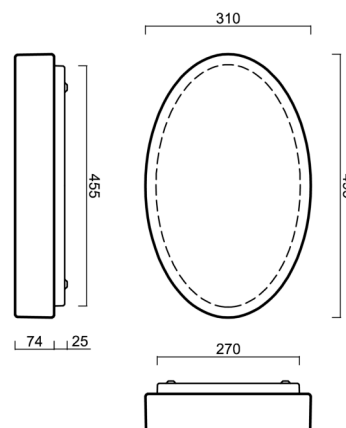

GEMINI 2

LED-1L48E700U48/208 DALI 4K#

WWW.OSMONT.CZ

GEMINI 2

Product code: GEM48696

Type: LED-1L48E700U48/208 DALI 4K#

Short description of the luminaire: White surface-mounted LED light DALI with TRIPLEX OPAL glass shade.

Technical

Types of luminaires	Dimmable
Mounting type	surface mounted
Base material	steel
Shade material	three-layer glass TRIPLEX OPAL
Base color	white Ral9003
Shade color	white
Holding the shade	folding system
Mounting location	ceiling/wall
Width	495 mm
Length	310 mm
Height	95 mm
mounting holes (diameter)	4xØ5mm
Installation wire (diameter)	2xØ16mm
Energy Class	D
Impact strength	IK01
Operating temperature	from -20°C to +30°C

Eulum data for calculation programs are available at www.osmont.cz.

Logistic

EAN	8591728121501
Weight NTTO	3.85 Kg
Weight BTTO	4.2 Kg
Number of cartons	1 pcs
Package volume	0.018 m ³
Package 1 width	0.33 m
Package 1 length	0.51 m
Package 1 height	0.105 m
Warranty*	60 months

*The warranty for the batteries is valid for 12 months from the date of purchase.

Installation dimensions:

Additional assortment:

Lampshade

Product code	Name	Color	Description	Picture	Drawing
20108	208	white		