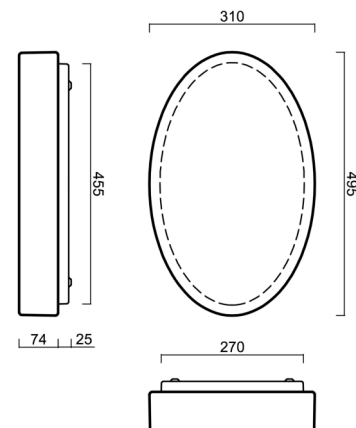

# GEMINI 2

Product code: GEM48693

Type: LED-1L48E700U48/208 4K#

Short description of the luminaire: White surface-mounted LED light ON/OFF with TRIPLEX OPAL glass shade.

## Technical

Types of luminaires	Classic on/off
Mounting type	surface mounted
Base material	steel
Shade material	three-layer glass TRIPLEX OPAL
Base color	white Ral9003
Shade color	white
Holding the shade	folding system
Mounting location	ceiling/wall
Width	495 mm
Length	310 mm
Height	95 mm
mounting holes (diameter)	4xØ5mm
Installation wire (diameter)	2xØ16mm
Energy Class	D
Impact strength	IK01

Eulum data for calculation programs are available at [www.osmont.cz](http://www.osmont.cz).

Logistic

EAN	8591728121495
Weight NTTO	3.8 Kg
Weight BTTO	4.1 Kg
Number of cartons	1 pcs
Package volume	0.018 m <sup>3</sup>
Package 1 width	0.33 m
Package 1 length	0.51 m
Package 1 height	0.105 m
Warranty*	60 months

## Lampshade

Product code	Name	Color	Description	Picture	Drawing
20108	208	white		