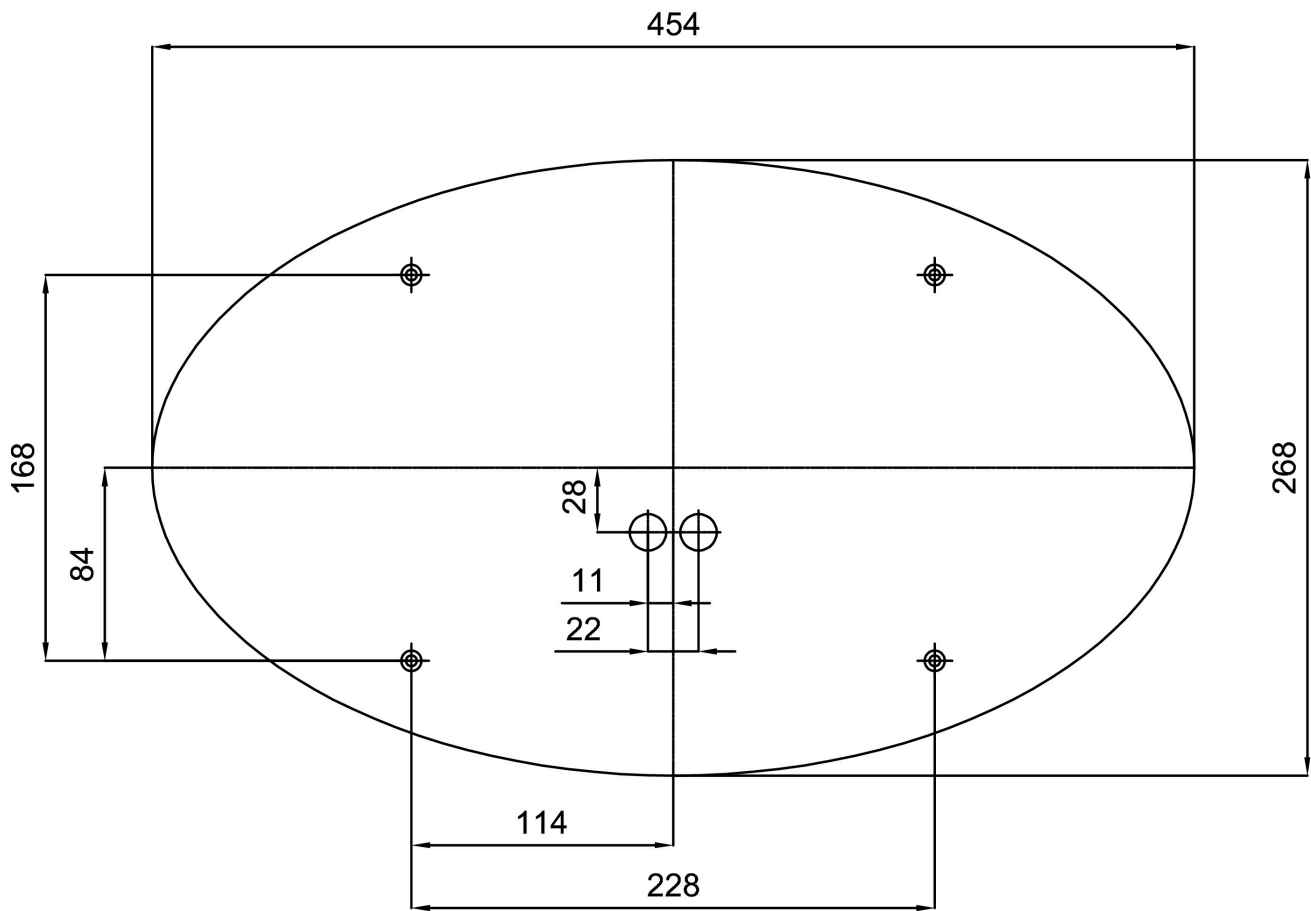

Logistic

EAN	8591728121495
Weight NTTO	3.8 Kg
Weight BTTO	4.1 Kg
Number of cartons	1 pcs
Package volume	0.018 m³
Package 1 width	0.33 m
Package 1 length	0.51 m
Package 1 height	0.105 m
Warranty*	60 months

*The warranty for the batteries is valid for 12 months from the date of purchase.

Installation dimensions: