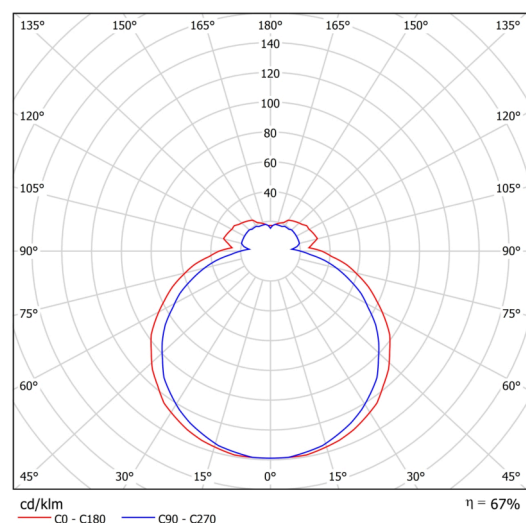

Luminous

Lum. flux of luminaire	2830 lm
Lum. flux of light source	4220 lm
Luminaire efficacy	104 lm/W
Temperature	4000 K
Rated life time LED L80/B10	100000 hours
CRI	Ra80
MacAdam	3
Blue light hazard	Risk group 0

Eulum data for calculation programs are available at www.osmont.cz.