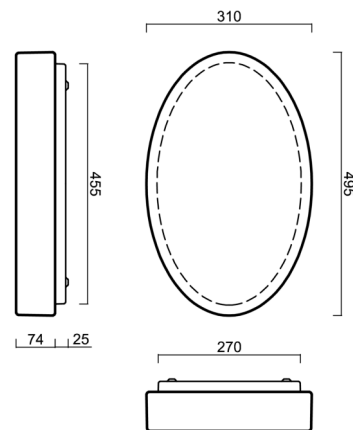

Electric

Voltage type	AC
AC voltage	220 - 240 V
Power consumption	2x25 W
Ingress Protection	IP43
Socket	E27
terminal block	snap terminal block