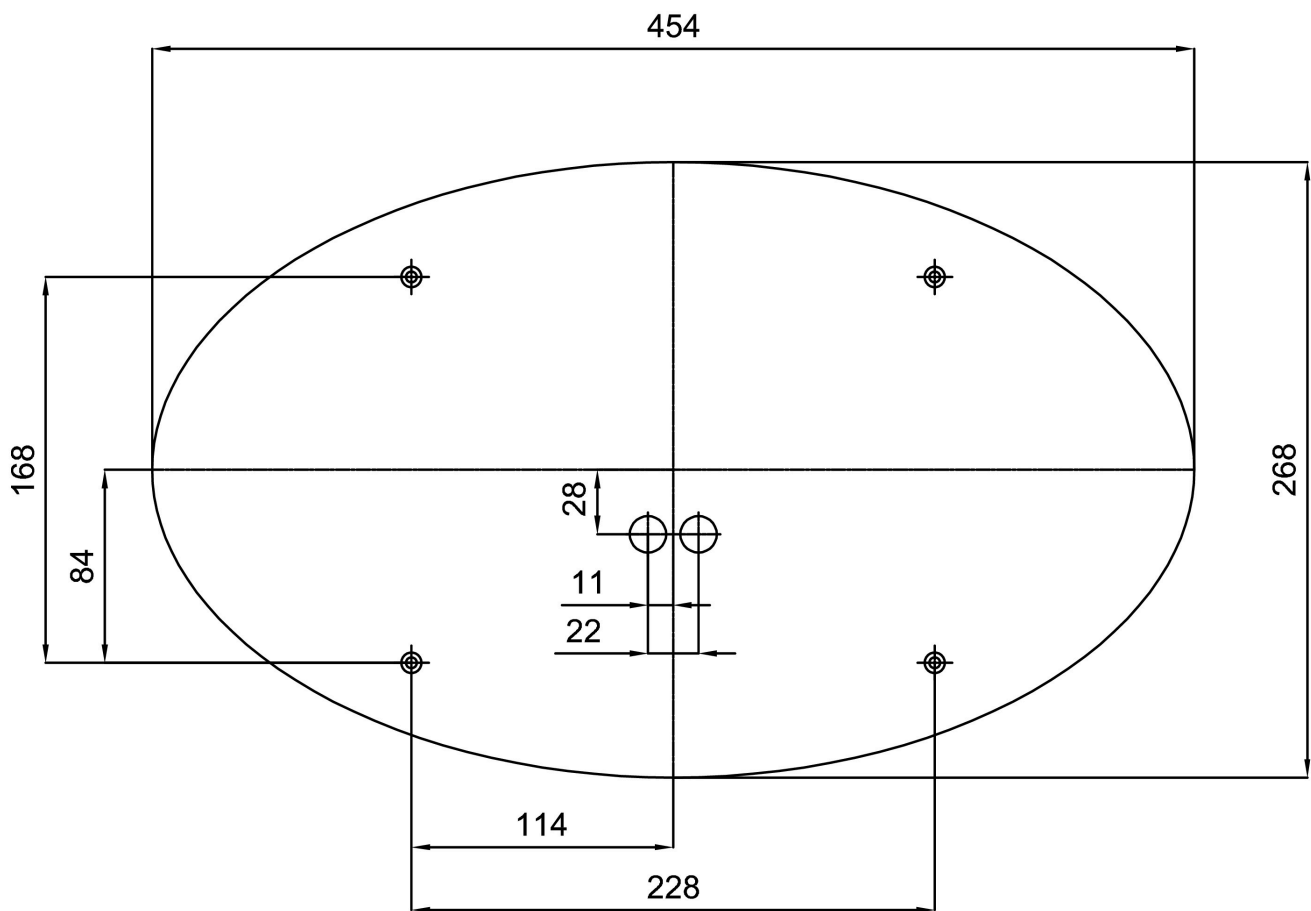

GEMINI 2

IN-22U48/208*

WWW.OSMONT.CZ

GEMINI 2

Product code: GEM44256

Type: IN-22U48/208*

Short description of the luminaire: White surface-mounted E27 light ON/OFF with TRIPLEX OPAL glass shade.

Technical

Types of luminaires	Classic on/off
Mounting type	surface mounted
Base material	steel
Shade material	three-layer glass TRIPLEX OPAL
Base color	white Ral9003
Shade color	white
Holding the shade	folding system
Mounting location	ceiling/wall
Width	495 mm
Length	310 mm
Height	95 mm
mounting holes (diameter)	4xØ5mm
Installation wire (diameter)	2xØ16mm
Impact strength	IK01
Operating temperature	from -20°C to +30°C

Eulum data for calculation programs are available at www.osmont.cz.

Logistic

EAN	8591728442569
Weight NTTO	3.4 Kg
Weight BTTO	3.9 Kg
Number of cartons	1 pcs
Package volume	0.019 m ³
Package 1 width	0.33 m
Package 1 length	0.51 m
Package 1 height	0.11 m
Warranty*	60 months

*The warranty for the batteries is valid for 12 months from the date of purchase.

Installation dimensions:

Additional assortment:

Lampshade

Product code	Name	Color	Description	Picture	Drawing
20108	208	white		