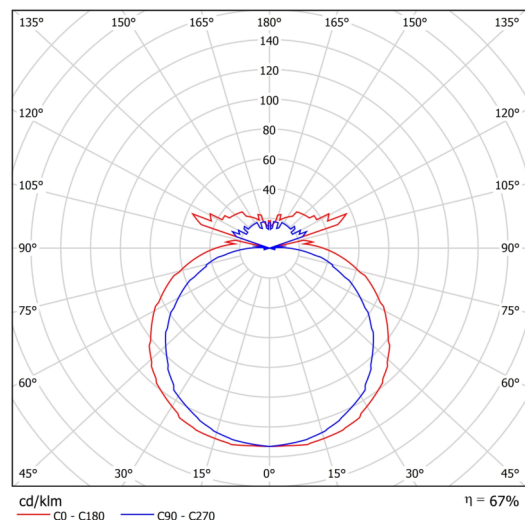

Luminous

Blue light hazard	Risk group 0

Eulum data for calculation programs are available at www.osmont.cz.