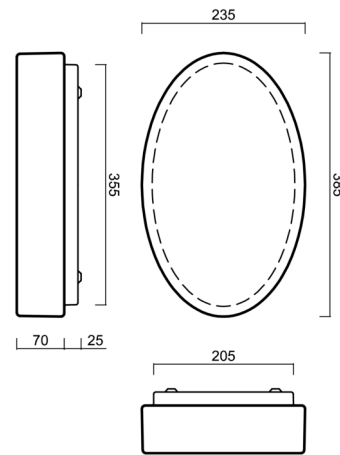

# GEMINI 1

Product code: GEM48691

Type: LED-1L47E700U47/207 HF 4K#

Short description of the luminaire: White surface-mounted LED light with sensor with TRIPLEX OPAL glass shade.

## Technical

Types of luminaires	Sensor
Mounting type	surface mounted
Base material	steel
Shade material	three-layer glass TRIPLEX OPAL
Base color	white Ral9003
Shade color	white
Holding the shade	folding system
Mounting location	ceiling/wall
Width	385 mm
Length	235 mm
Height	95 mm
mounting holes (diameter)	4xØ5mm
Installation wire (diameter)	2xØ16mm
Energy Class	D
Impact strength	IK01

Eulum data for calculation programs are available at [www.osmont.cz](http://www.osmont.cz).

Logistic

EAN	8591728121471
Weight NTTO	2.75 Kg
Weight BTTO	2.9 Kg
Number of cartons	1 pcs
Package volume	0.01 m <sup>3</sup>
Package 1 width	0.25 m
Package 1 length	0.395 m
Package 1 height	0.1 m
Warranty*	60 months