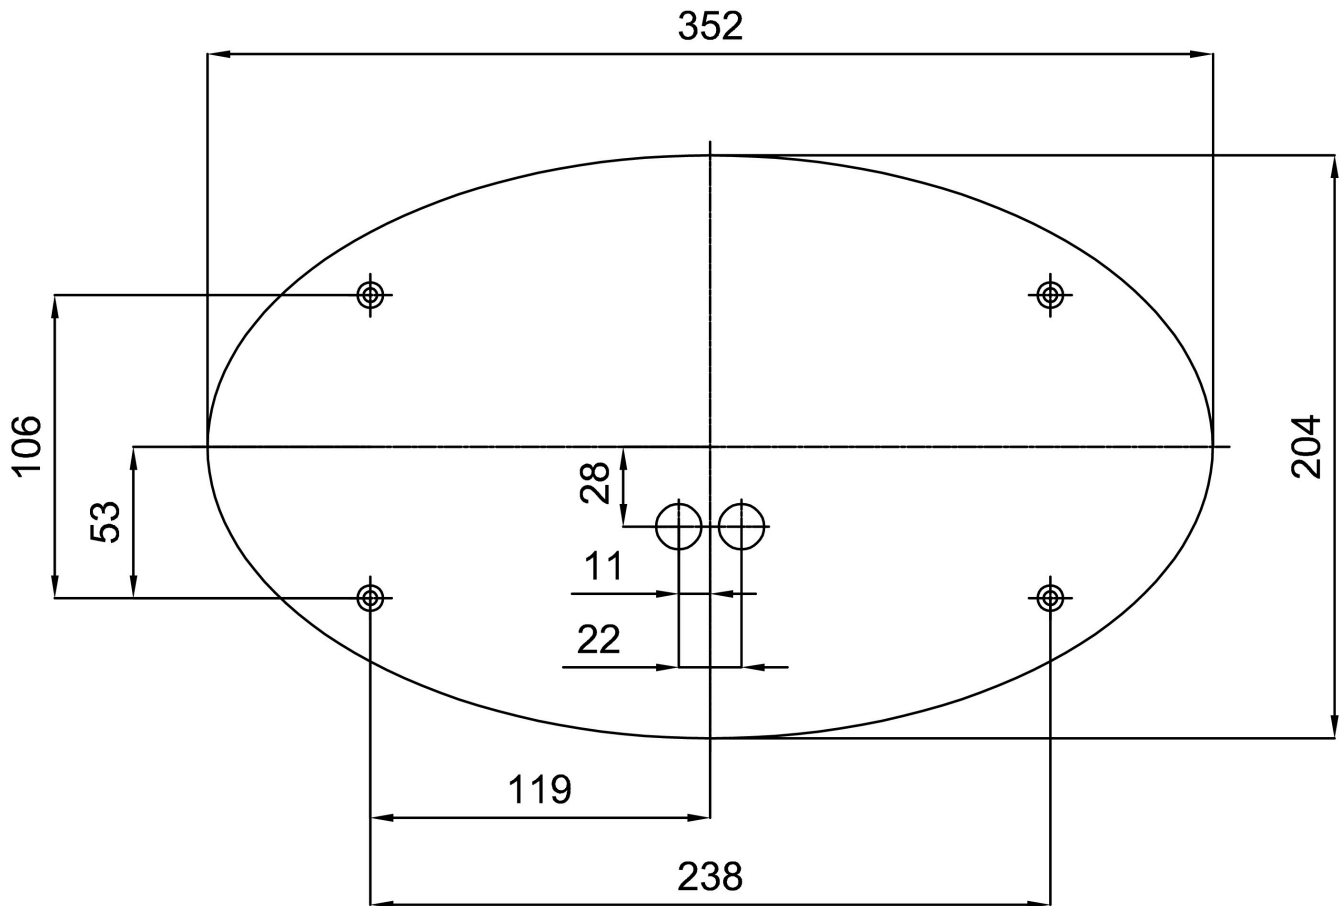

Logistic

EAN	8591728121471
Weight NTTO	2.75 Kg
Weight BTTO	2.9 Kg
Number of cartons	1 pcs
Package volume	0.01 m³
Package 1 width	0.25 m
Package 1 length	0.395 m
Package 1 height	0.1 m
Warranty*	60 months

*The warranty for the batteries is valid for 12 months from the date of purchase.

Installation dimensions: