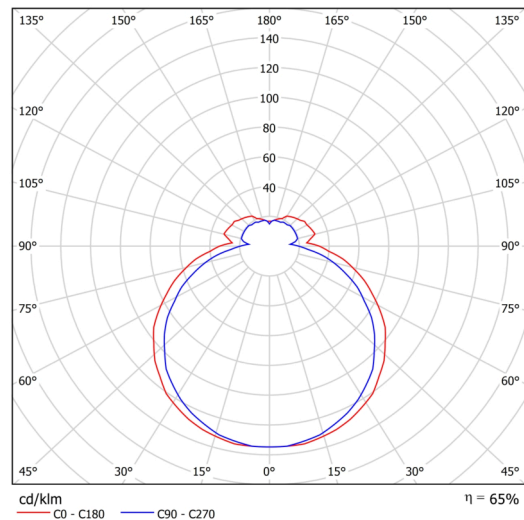

Luminous

Lum. flux of luminaire	1830 lm
Lum. flux of light source	2810 lm
Luminaire efficacy	101 lm/W
Temperature	4000 K
Rated life time LED L80/B10	100000 hours
CRI	Ra80
MacAdam	3
Blue light hazard	Risk group 0

Eulum data for calculation programs are available at www.osmont.cz.