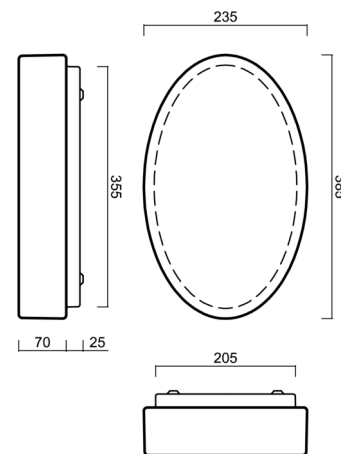

# GEMINI 1

Product code: GEM48690

Type: LED-1L47E700U47/207 DALI 4K#

Short description of the luminaire: White surface-mounted LED light DALI with TRIPLEX OPAL glass shade.

## Technical

Types of luminaires	Dimmable
Mounting type	surface mounted
Base material	steel
Shade material	three-layer glass TRIPLEX OPAL
Base color	white Ral9003
Shade color	white
Holding the shade	folding system
Mounting location	ceiling/wall
Width	385 mm
Length	235 mm
Height	95 mm
mounting holes (diameter)	4xØ5mm
Installation wire (diameter)	2xØ16mm
Energy Class	D
Impact strength	IK01
Operating temperature	from -20°C to +30°C

Eulum data for calculation programs are available at [www.osmont.cz](http://www.osmont.cz).

Logistic

EAN	8591728121464
Weight NTTO	2.75 Kg
Weight BTTO	2.9 Kg
Number of cartons	1 pcs
Package volume	0.01 m <sup>3</sup>
Package 1 width	0.25 m
Package 1 length	0.395 m
Package 1 height	0.1 m
Warranty*	60 months

## Lampshade

Product code	Name	Color	Description	Picture	Drawing
20107	207	white		