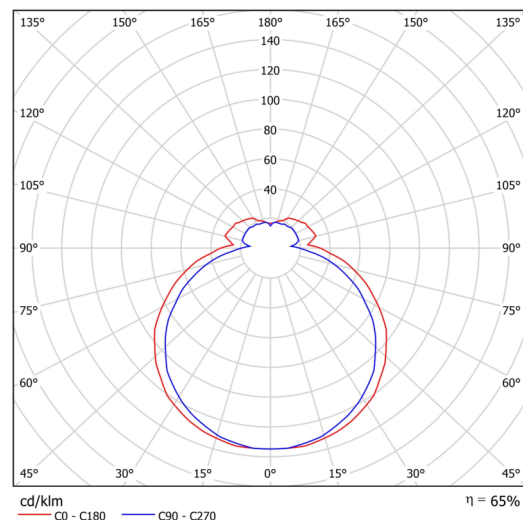

Luminous

Lum. flux of luminaire	1830 lm
Lum. flux of light source	2810 lm
Luminaire efficacy	101 lm/W
Temperature	4000 K
Rated life time LED L80/B10	100000 hours
CRI	Ra80
MacAdam	3
Blue light hazard	Risk group 0