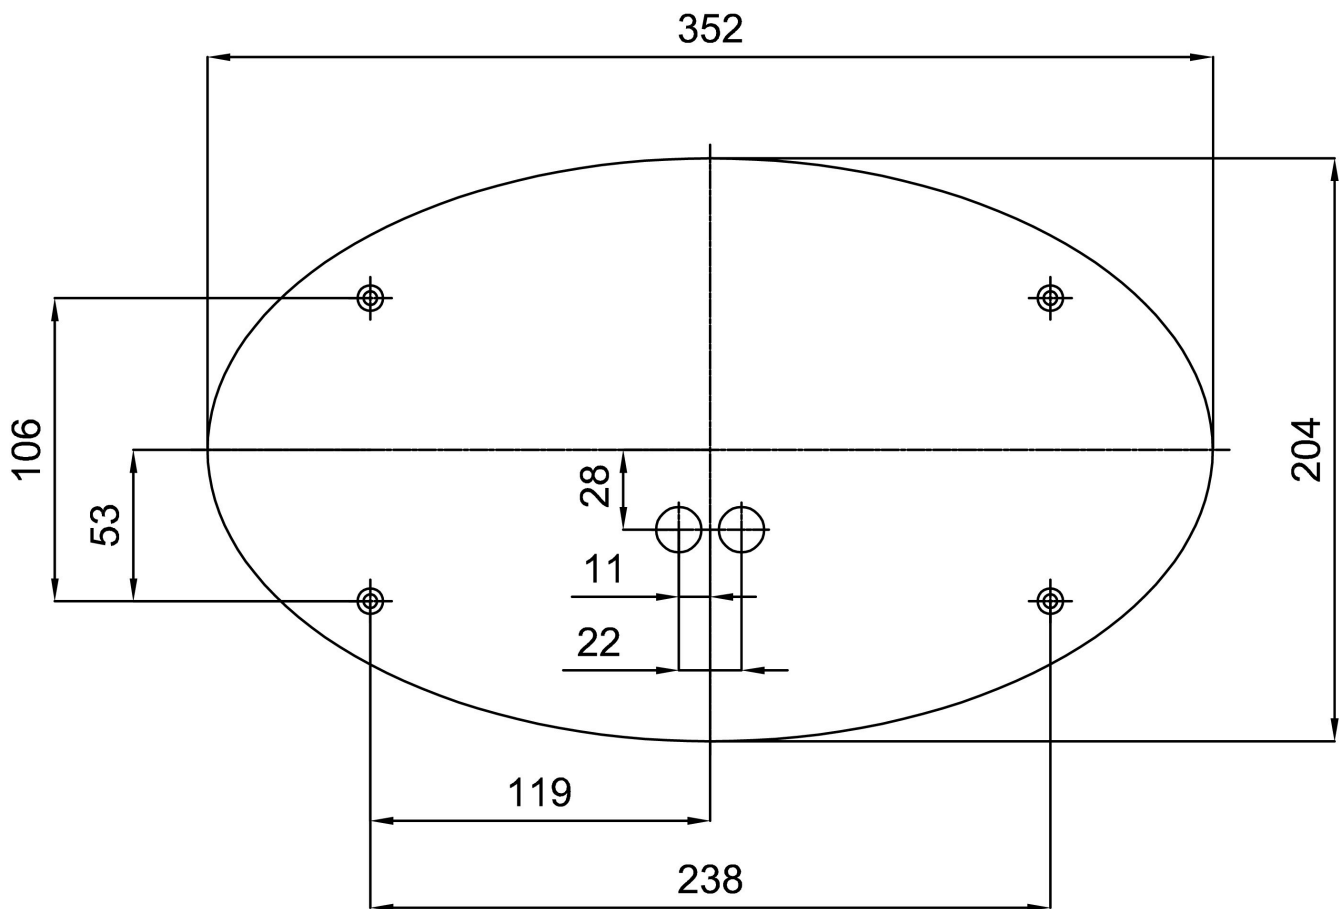

Logistic

EAN	8591728121464
Weight NTTO	2.75 Kg
Weight BTTO	2.9 Kg
Number of cartons	1 pcs
Package volume	0.01 m³
Package 1 width	0.25 m
Package 1 length	0.395 m
Package 1 height	0.1 m
Warranty*	60 months

*The warranty for the batteries is valid for 12 months from the date of purchase.

Installation dimensions: