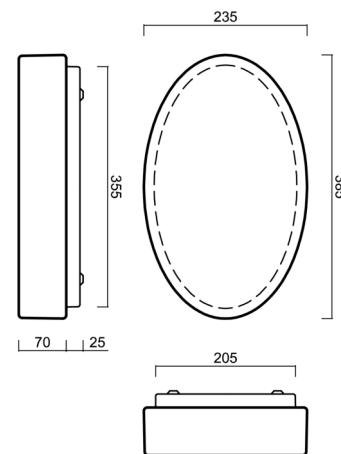

GEMINI 1

LED-1L47E700U47/207 4K#

WWW.OSMONT.CZ

GEMINI 1

Product code: GEM48688

Type: LED-1L47E700U47/207 4K#

Short description of the luminaire: White surface-mounted LED light ON/OFF with TRIPLEX OPAL glass shade.

Technical

Types of luminaires	Classic on/off
Mounting type	surface mounted
Base material	steel
Shade material	three-layer glass TRIPLEX OPAL
Base color	white Ral9003
Shade color	white
Holding the shade	folding system
Mounting location	ceiling/wall
Width	385 mm
Length	235 mm
Height	95 mm
mounting holes (diameter)	4xØ5mm
Installation wire (diameter)	2xØ16mm
Energy Class	D
Impact strength	IK01
Operating temperature	from -20°C to +30°C

Eulum data for calculation programs are available at www.osmont.cz.

Logistic

EAN	8591728121457
Weight NTTO	2.7 Kg
Weight BTTO	2.85 Kg
Number of cartons	1 pcs
Package volume	0.01 m ³
Package 1 width	0.25 m
Package 1 length	0.395 m
Package 1 height	0.1 m
Warranty*	60 months

*The warranty for the batteries is valid for 12 months from the date of purchase.

Installation dimensions:

Additional assortment:

Lampshade

Product code	Name	Color	Description	Picture	Drawing
20107	207	white		