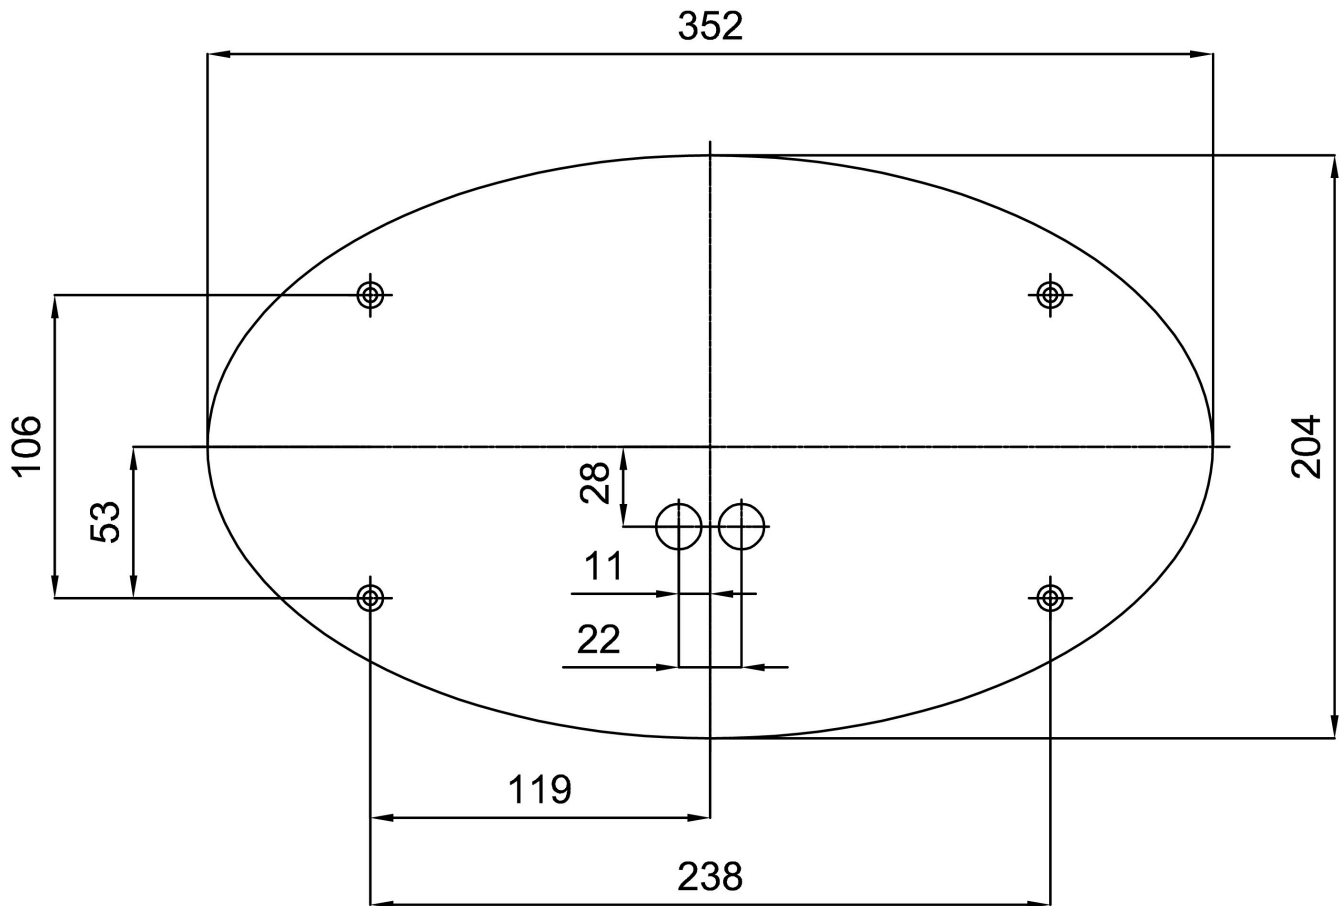

Technical

Types of luminaires	Classic on/off
Mounting type	surface mounted
Base material	steel
Shade material	three-layer glass TRIPLEX OPAL
Base color	white Ral9003
Shade color	white
Holding the shade	folding system
Mounting location	ceiling/wall
Width	385 mm
Length	235 mm
Height	95 mm
mounting holes (diameter)	4xØ5mm
Installation wire (diameter)	2xØ16mm
Energy Class	D
Impact strength	IK01
Operating temperature	from -20°C to +30°C

Eulum data for calculation programs are available at www.osmont.cz.

Logistic

EAN	8591728121457
Weight NTTO	2.7 Kg
Weight BTTO	2.85 Kg
Number of cartons	1 pcs
Package volume	0.01 m ³
Package 1 width	0.25 m
Package 1 length	0.395 m
Package 1 height	0.1 m
Warranty*	60 months

*The warranty for the batteries is valid for 12 months from the date of purchase.

Installation dimensions:

Additional assortment:

Lampshade

Product code	Name	Color	Description	Picture	Drawing
20107	207	white		