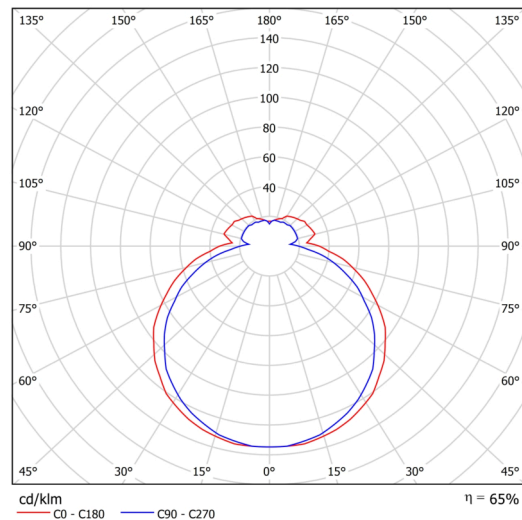

Luminous

Lum. flux of luminaire	1830 lm
Lum. flux of light source	2810 lm
Luminaire efficacy	101 lm/W
Temperature	4000 K
Rated life time LED L80/B10	100000 hours
CRI	Ra80
MacAdam	3
Blue light hazard	Risk group 0