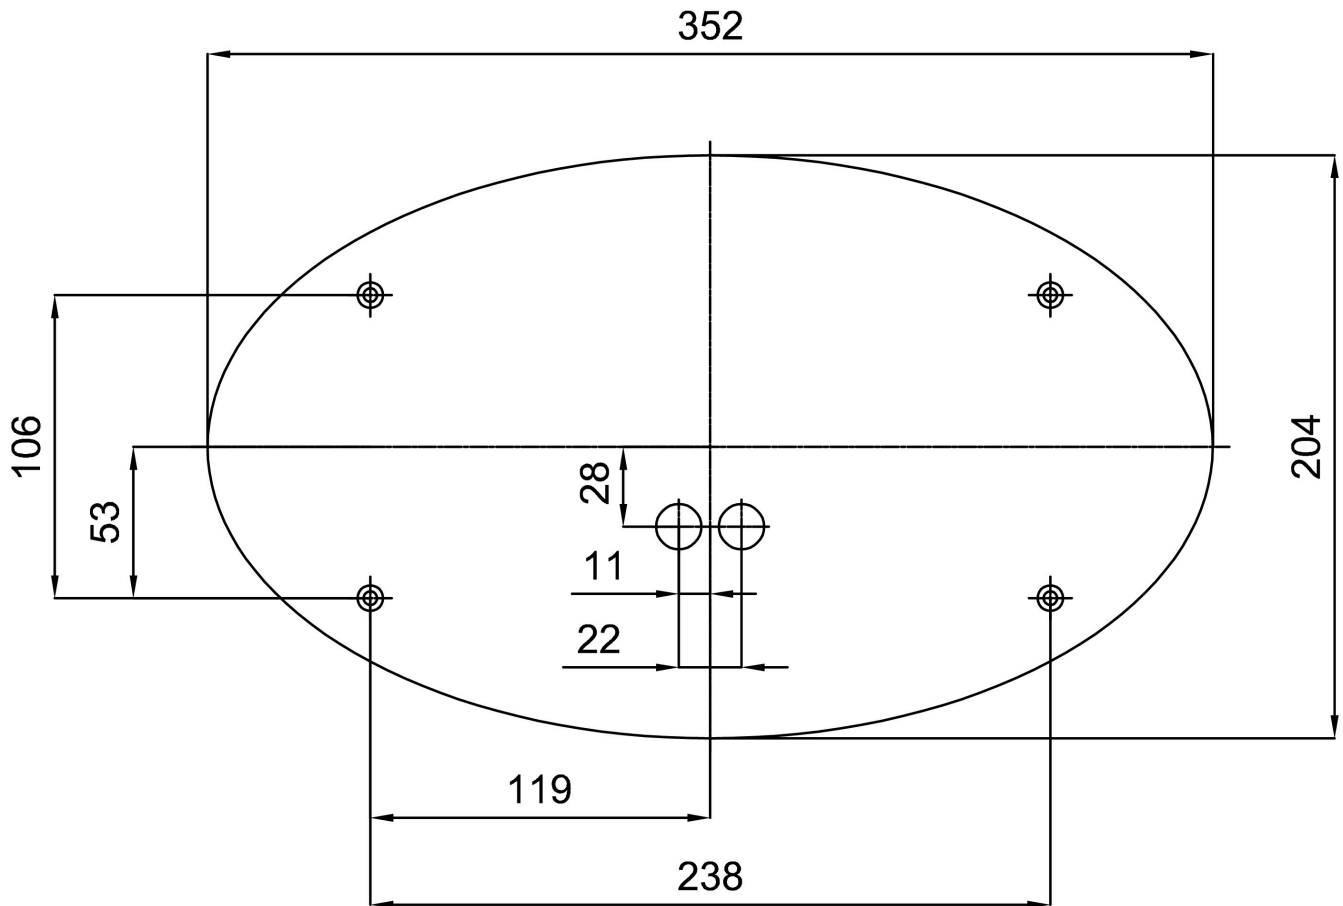

Logistic

EAN	8591728442514
Weight NTTO	2.5 Kg
Weight BTTO	2.8 Kg
Number of cartons	1 pcs
Package volume	0.01 m³
Package 1 width	0.25 m
Package 1 length	0.4 m
Package 1 height	0.1 m
Warranty*	60 months

*The warranty for the batteries is valid for 12 months from the date of purchase.

Installation dimensions: