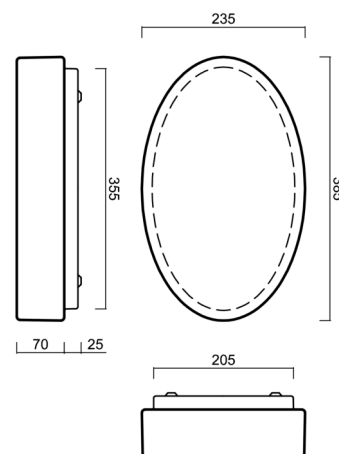

# GEMINI 1

Product code: GEM44251

Type: IN-22U47/207\*

Short description of the luminaire: White surface-mounted E27 light ON/OFF with TRIPLEX OPAL glass shade.

## Technical

Types of luminaires	Classic on/off
Mounting type	surface mounted
Base material	steel
Shade material	three-layer glass TRIPLEX OPAL
Base color	white Ral9003
Shade color	white
Holding the shade	folding system
Mounting location	ceiling/wall
Width	385 mm
Length	235 mm
Height	95 mm
mounting holes (diameter)	4xØ5mm
Installation wire (diameter)	2xØ16mm
Impact strength	IK01