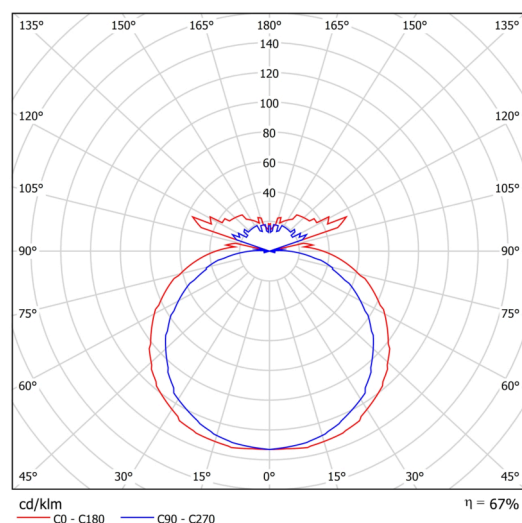

Luminous

Blue light hazard	Risk group 0

Eulum data for calculation programs are available at www.osmont.cz.