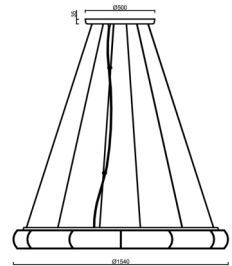

## Technical

Types of luminaires	Dimmable
Mounting type	Suspended - wire
Base material	steel
Shade material	three-layer glass TRIPLEX OPAL
Base color	white Ral9003
Shade color	white
Holding the shade	folding system
Mounting location	ceiling
Width	1540 mm
Length	1540 mm
Height	128 mm
Diameter	∅ 1540 mm
Hinge length	2000 mm
mounting holes (diameter)	6x∅5mm
Installation wire (diameter)	2x∅16mm
Impact strength	IK01
Operating temperature	from -20°C to +30°C