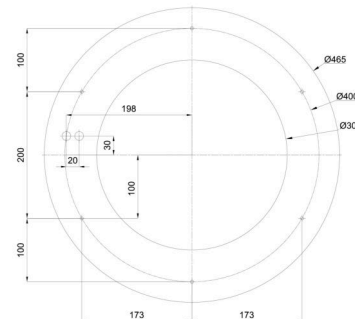

Luminous

Lum. flux of luminaire	28080 lm
Lum. flux of light source	36960 lm
Temperature	3000 K
Rated life time LED L80/B10	100000 hours
CRI	Ra80
Blue light hazard	Risk group 0

Eulum data for calculation programs are available at www.osmont.cz.