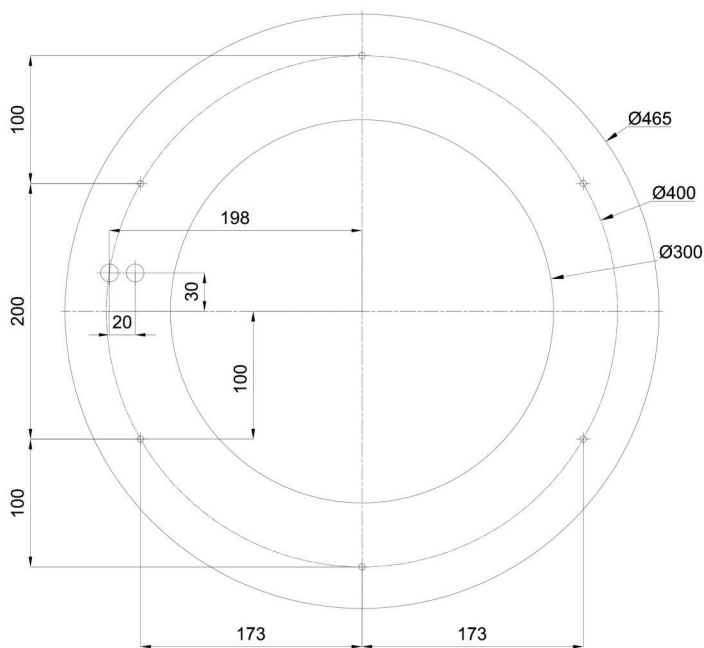

Logistic

EAN	8591728121341
Weight NTTO	55 Kg
Weight BTTO	80 Kg
Number of cartons	1 pcs
Warranty*	60 months

*The warranty for the batteries is valid for 12 months from the date of purchase.

Installation dimensions: